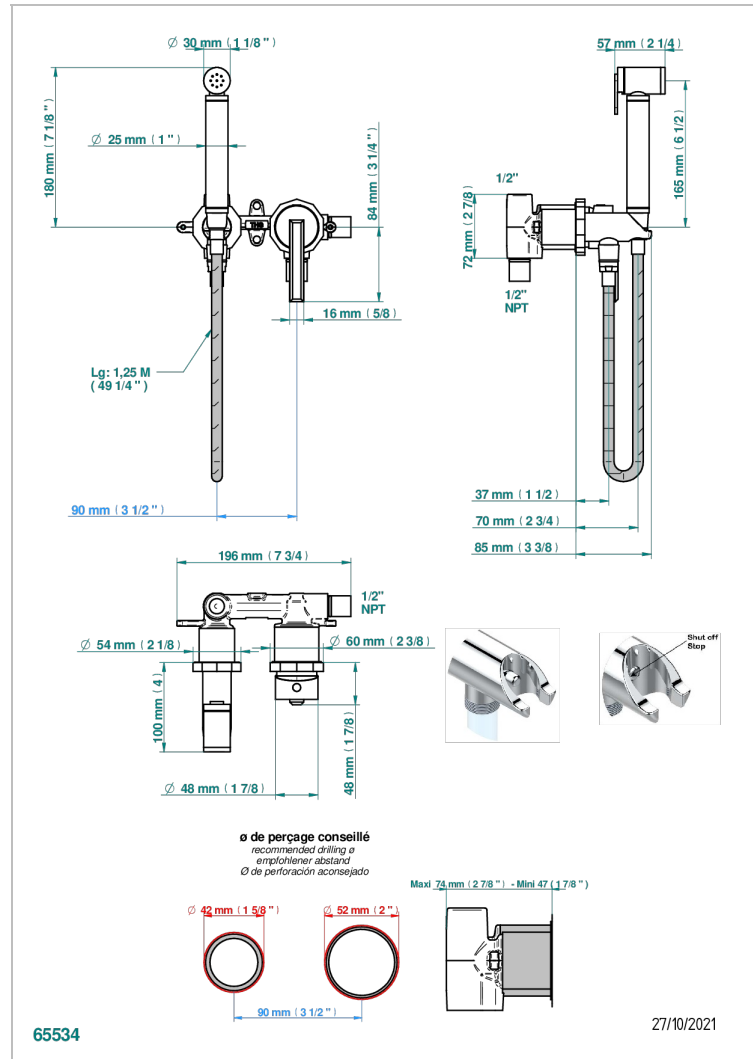

LES ONDES WITH LEVER

G8B-5840/MGUS

THG[®]
PARIS

Wc douche set including: trigger spray, wall mounted single lever mixer, reinforced hose (1.25m), wall outlet with integrated elbow with safety stopper

CARACTERÍSTICAS

- Les Ondes with lever
- Wc douche set including: trigger spray, wall mounted single lever mixer, reinforced hose (1.25m), wall outlet with integrated elbow with safety stopper

ACABADOS DISPONIBLES

Bronce claro - D01
Cerámica negra mate - D30
Cobre viejo mate - H07
Cromo - A02
Cromo / dorado - G02
Cromo mate - C02