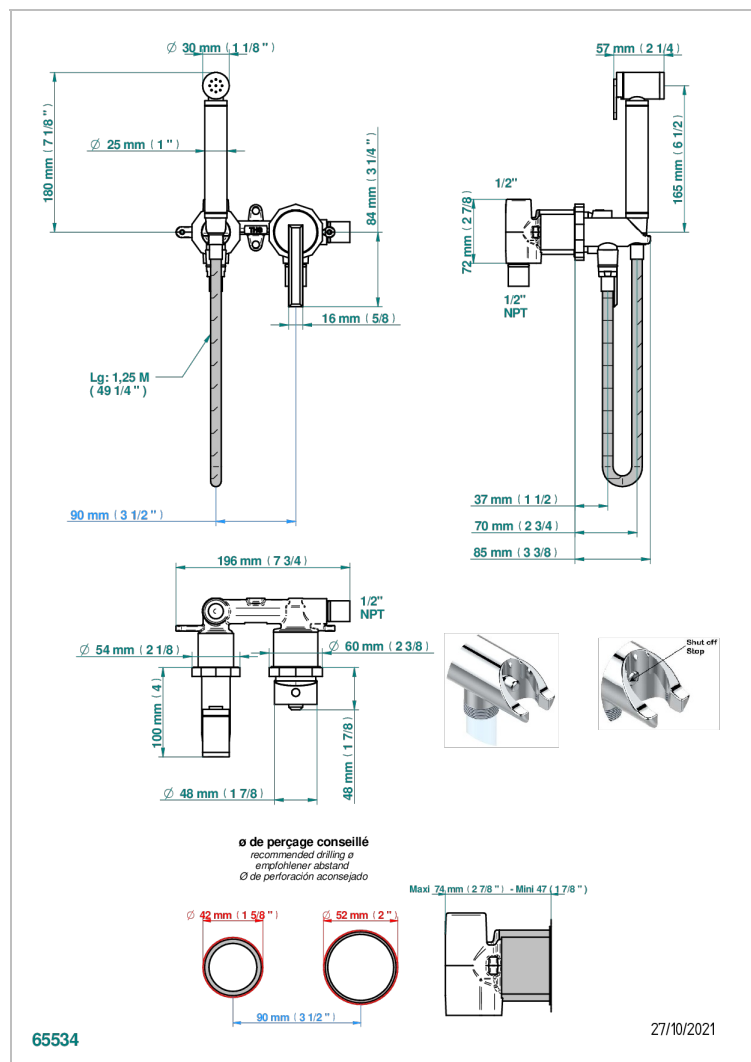

LES ONDES WITH LEVER HANDLES

G8B-5840/MGUS

Wc douche set including: trigger spray, wall mounted single lever mixer, reinforced hose (1.25m), wall outlet with integrated elbow with safety stopper

CHARACTERISTIC

- Les Ondes with lever handles
- Wc douche set including: trigger spray, wall mounted single lever mixer, reinforced hose (1.25m), wall outlet with integrated elbow with safety stopper

AVAILABLE FINITIONS