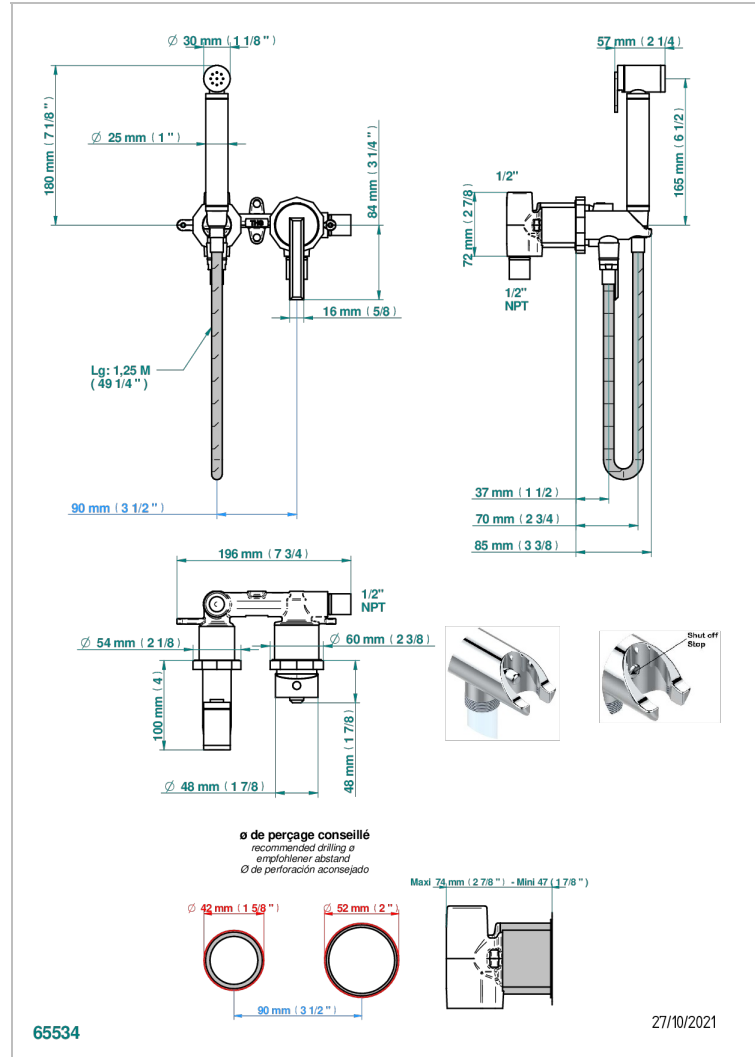

# LES ONDES

G8A-5840/MGUS

THG  
PARIS

Wc douche set including: trigger spray, wall mounted single lever mixer, reinforced hose (1.25m), wall outlet with integrated elbow with safety stopper

## CARACTERÍSTICAS

- Les Ondes
- Wc douche set including: trigger spray, wall mounted single lever mixer, reinforced hose (1.25m), wall outlet with integrated elbow with safety stopper