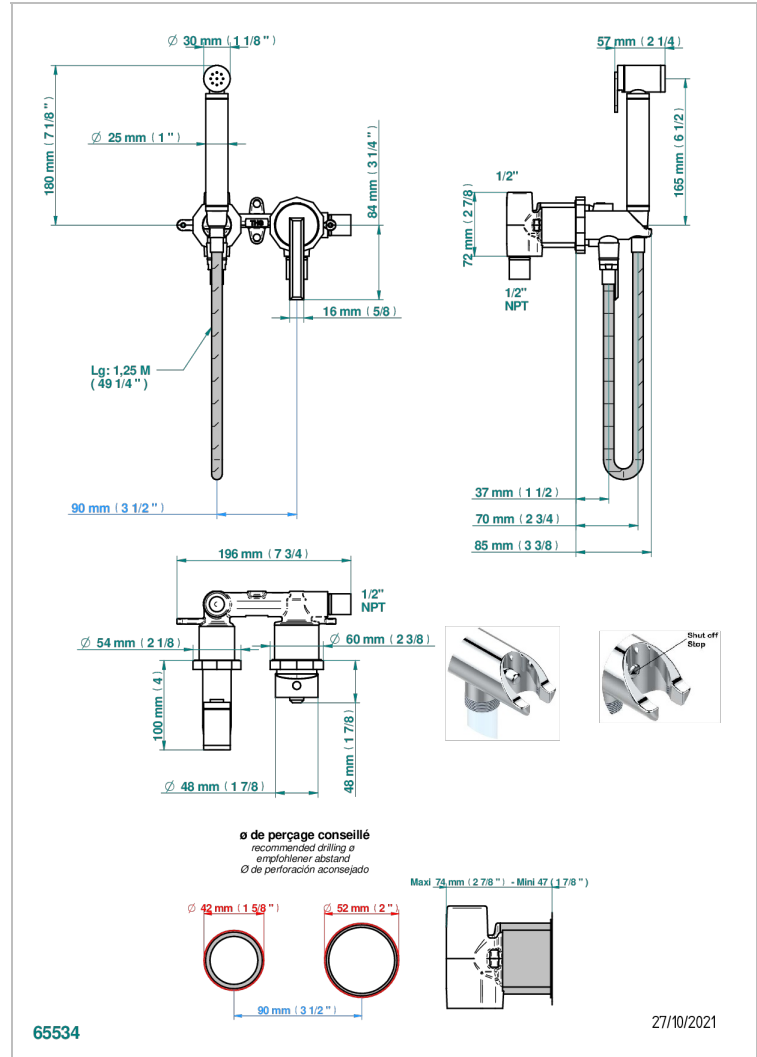

# LES ONDES

G8A-5840/MGUS

THG  
PARIS

Wc douche set including: trigger spray, wall mounted single lever mixer, reinforced hose (1.25m), wall outlet with integrated elbow with safety stopper

## CHARACTERISTIC

- Les Ondes
- Wc douche set including: trigger spray, wall mounted single lever mixer, reinforced hose (1.25m), wall outlet with integrated elbow with safety stopper