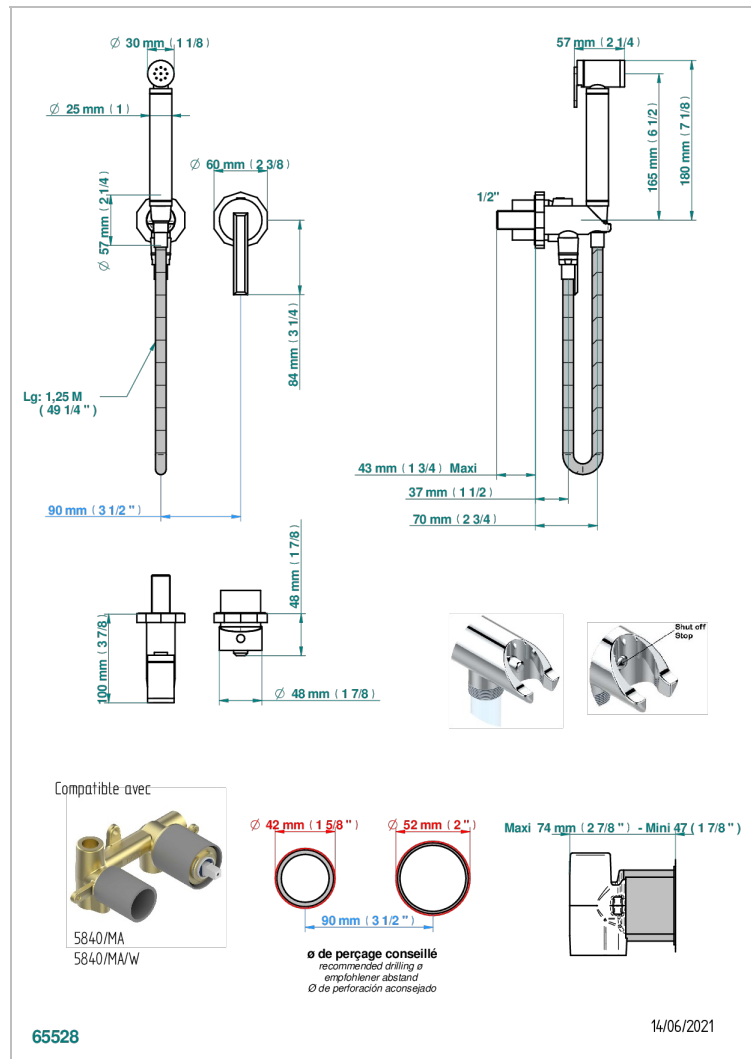

LES ONDES WITH LEVER HANDLES

G8B-5840/MBG

Trim only for WC douche including: trigger spray, wall mounted single lever mixer, reinforced hose (49 1/4"), wall outlet with integrated elbow with safety stopper

CHARACTERISTIC

- ACS : 19ACCLY412

STANDARDS

RELATED SKU'S

- Ref. G00-5840/MAUS Rough parts for concealed wall-mounted mixer with 1/2" outlet

AVAILABLE FINITIONS

Black ceram - D30
Blush PVD - H62
Brass color PVD - H49
Brown bronze color PVD - F33
Chrome polished - A02
Chrome polished / gold polished - G02