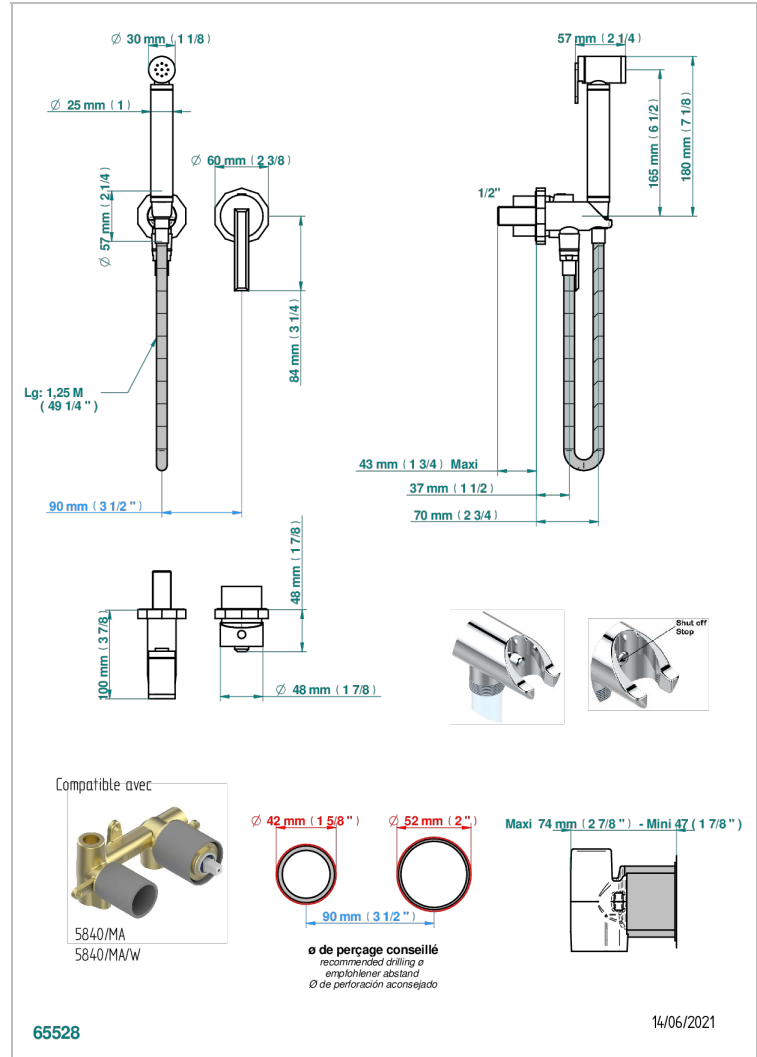

LES ONDES

G8A-5840/MBG

THG
PARIS

Trim only for WC douche including: trigger spray, wall mounted single lever mixer, reinforced hose (1.25m), wall outlet with integrated elbow with safety stopper

CHARACTERISTIC

- ACS : 19ACCLY412

STANDARDS

RELATED SKU'S

- Ref. G00-5840/MA Rough parts for concealed wall-mounted mixer with 1/2" outlet

AVAILABLE FINITIONS

Antique nickel - H28
Black ceram - D30
Blush PVD - H62
Brass color PVD - H49
Brown bronze color PVD - F33
Gold color PVD - H52