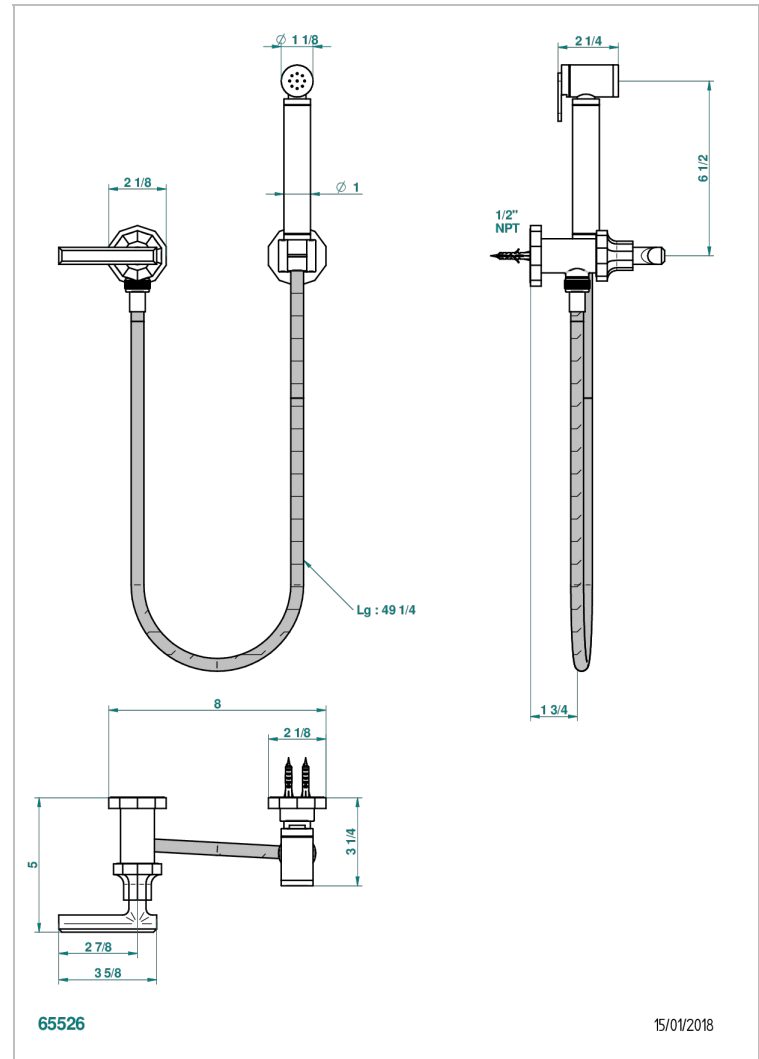

LES ONDES WITH LEVER HANDLES

G8B-5840/8US

Handheld spray bidet with hose, elbow and hook

CHARACTERISTIC

- Les Ondes with lever handles
- Handheld spray bidet with hose, elbow and hook

AVAILABLE FINITIONS

- Chrome polished - A02
- Chrome polished / gold polished - G02
- Gold polished - F01
- Nickel polished - B01