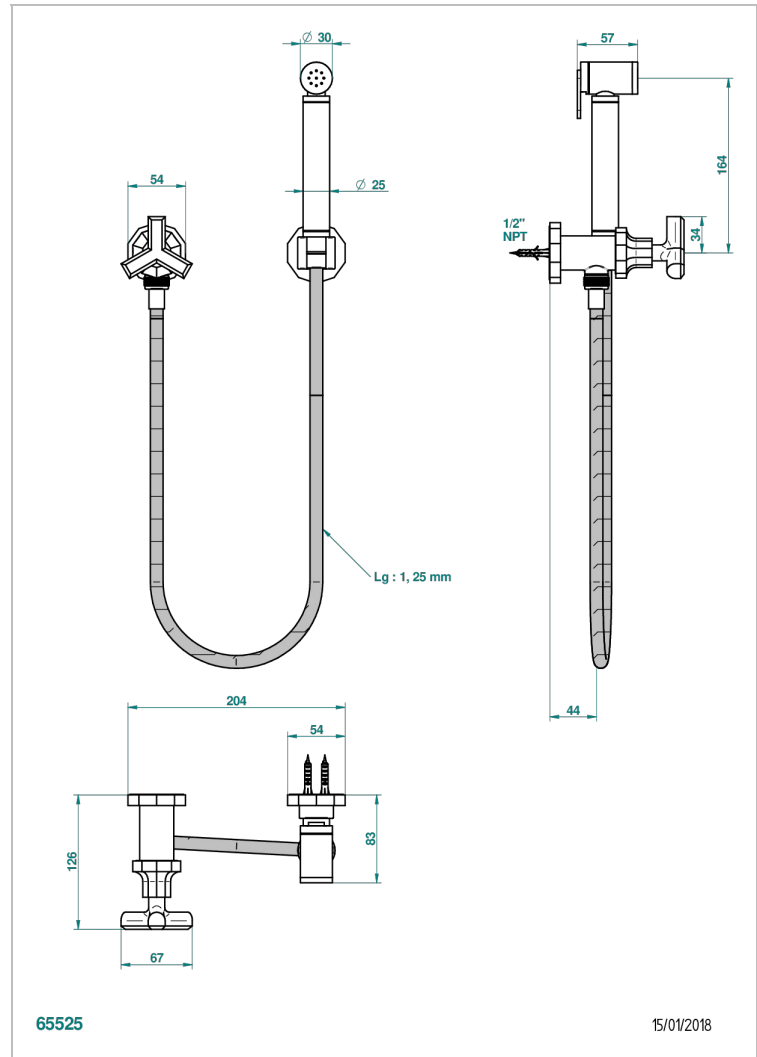

LES ONDES

G8A-5840/8US

Handheld spray bidet with hose, elbow and hook

CHARACTERISTIC

- Les Ondes
- Handheld spray bidet with hose, elbow and hook

AVAILABLE FINITIONS

- Chrome polished - A02
- Chrome polished / gold polished - G02
- Gold polished - F01
- Nickel polished - B01