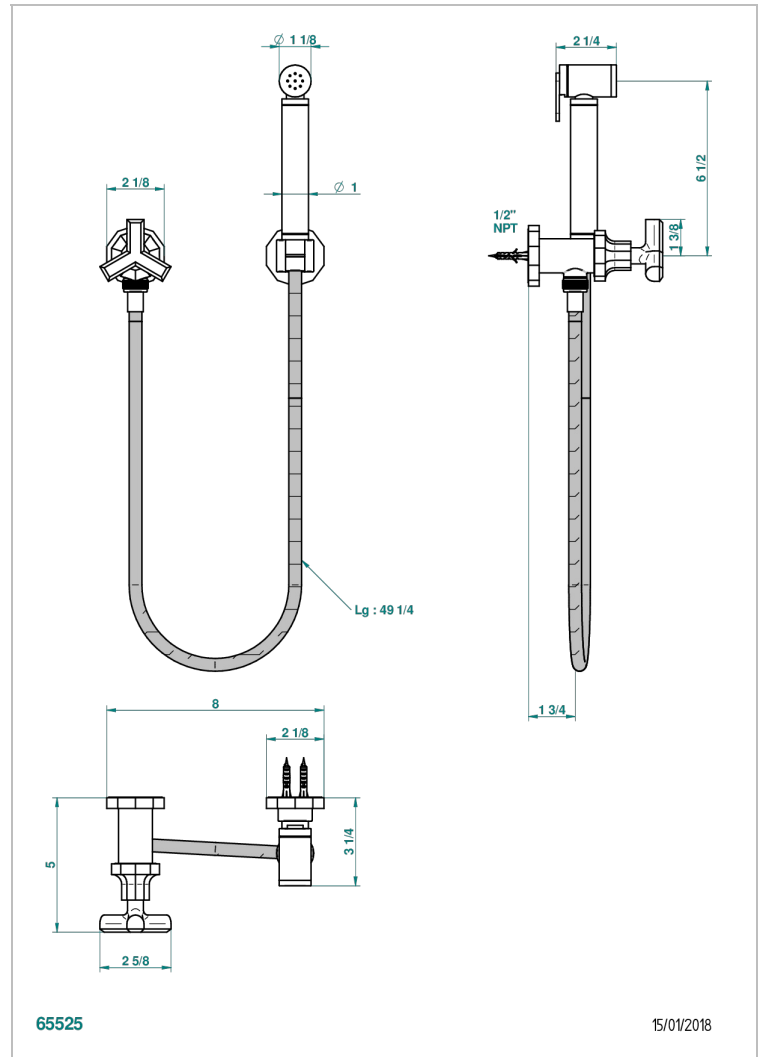

LES ONDES

G8A-5840/8US

Handheld spray bidet with hose, elbow and hook

CHARACTERISTIC

- Les Ondes
- Handheld spray bidet with hose, elbow and hook

AVAILABLE FINITIONS

- Chrome polished - A02
- Chrome polished / gold polished - G02
- Gold polished - F01
- Nickel polished - B01