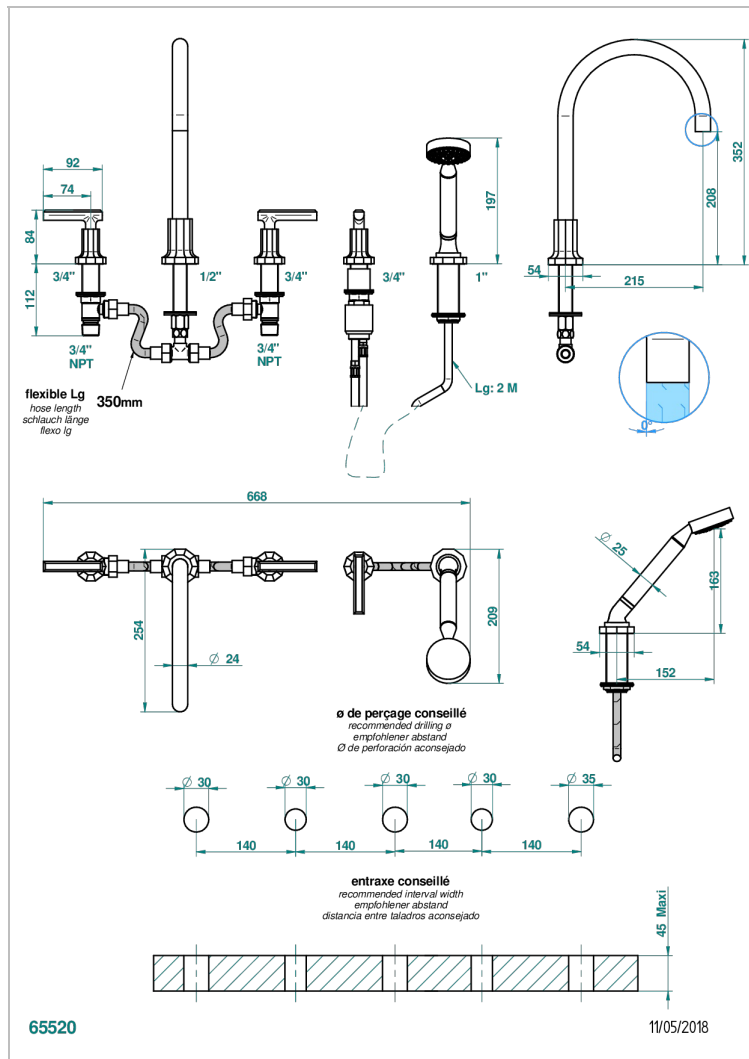

# LES ONDES WITH LEVER HANDLES

G8B-1132SGUS

Roman tub set with 2 x 3/4" valves and rim mounted ceramic mixer with progressive cartridge and handshower

## CHARACTERISTIC

- Les Ondes with lever handles
- Roman tub set with 2 x 3/4" valves and rim mounted ceramic mixer with progressive cartridge and handshower