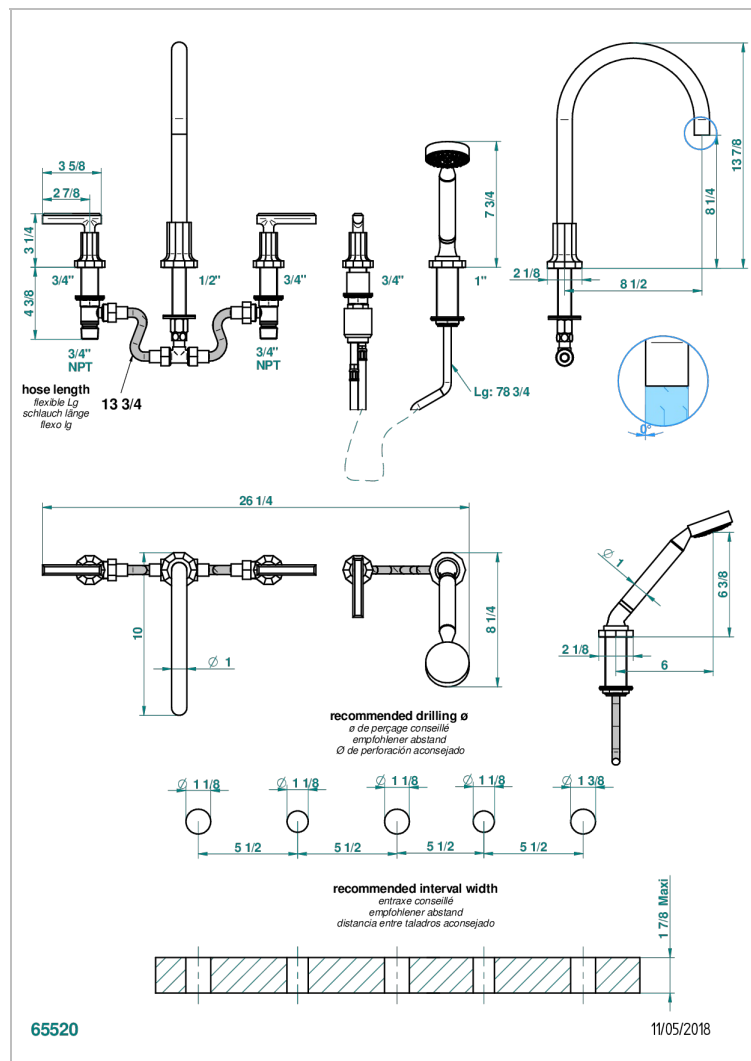

LES ONDES WITH LEVER HANDLES

G8B-1132SGUS

Roman tub set with 2 x 3/4" valves and rim mounted ceramic mixer with progressive cartridge and handshower

CHARACTERISTIC

- Les Ondes with lever handles
- Roman tub set with 2 x 3/4" valves and rim mounted ceramic mixer with progressive cartridge and handshower

Nickel antique / Sovereign - H28

Nickel color PVD - H55

Nickel polished - B01

Soft gold - F30

Soft matt gold - F31

Umber PVD - H66