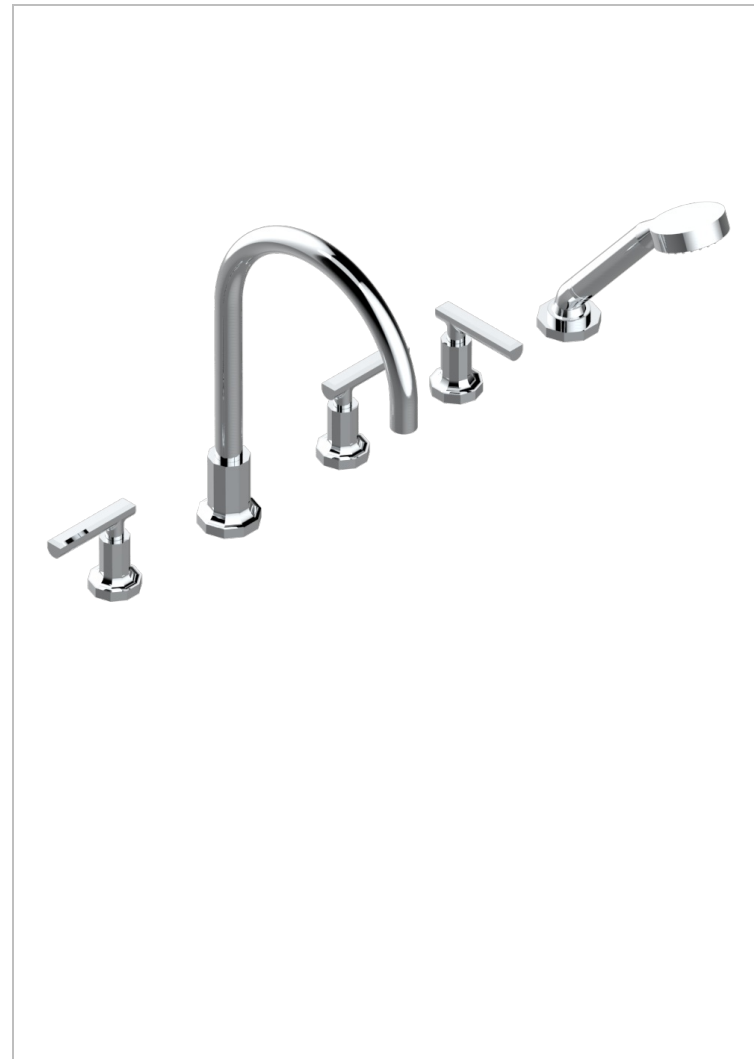

LES ONDES WITH LEVER

G8B-1132SG

THG[®]
PARIS

5-hole bath/shower mixer with super goliath spout, 2 x 3/4" valves, and rim mounted handshower supplied by progressive cartridge mixer

CHARACTERISTIC

- Les Ondes with lever
- 5-hole bath/shower mixer with super goliath spout, 2 x 3/4" valves, and rim mounted handshower supplied by progressive cartridge mixer

AVAILABLE FINITIONS

Antique nickel - H28
Black ceram - D30
Blush PVD - H62
Brass color PVD - H49
Brown bronze color PVD - F33
Gold color PVD - H52

Graphite PVD - H64
Lacquered light bronze - D01
Matt Umber PVD - H67
Matt blush PVD - H60
Matt brass color PVD - H50
Matt brown bronze color PVD - F34

Matt chrome - C02
Matt gold - F07
Matt gold color PVD - H53
Matt graphite PVD - H65
Matt nickel (color finish) - C01
Matt nickel color PVD - H56

Natural smoked Brass - A13
Nickel color PVD - H55
Polished chrome (color finish) - A02
Polished chrome / Polished gold (color finish) - G02
Polished gold (color finish) - F01
Polished nickel - B01

Soft gold - F30
Soft matt gold - F31
Umber PVD - H66
Varnished matt antique red copper (color finish) - H07