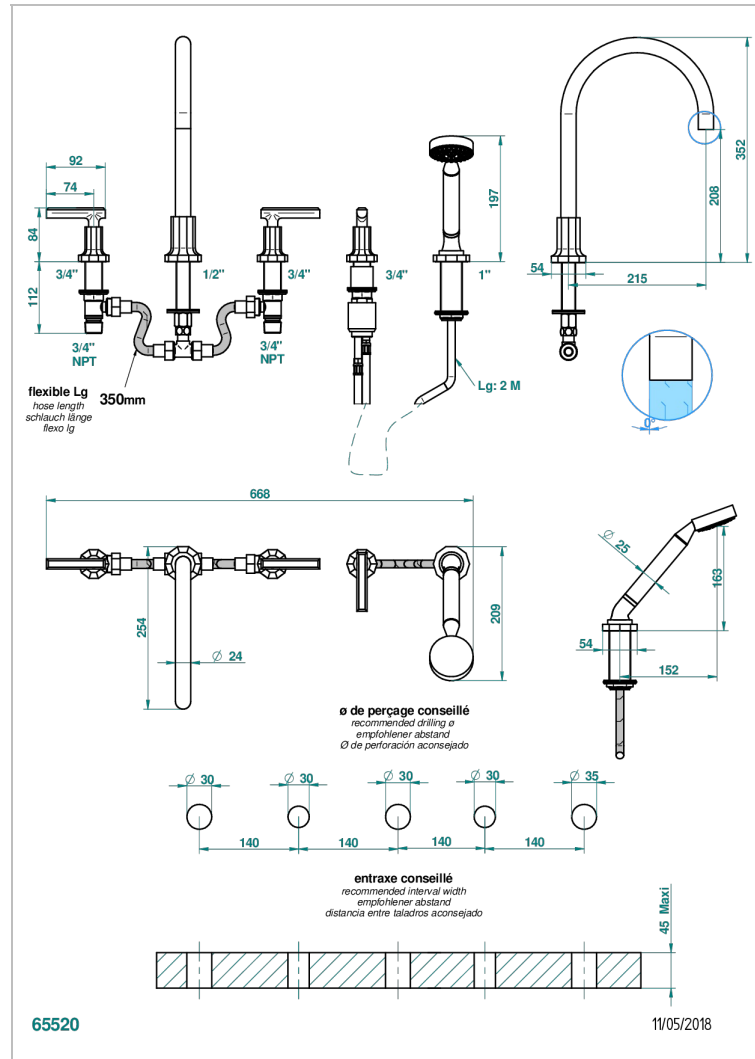

LES ONDES WITH LEVER

G8B-1132SG

THG[®]
PARIS

5-hole bath/shower mixer with super goliath spout, 2 x 3/4" valves, and rim mounted handshower supplied by progressive cartridge mixer

CHARACTERISTIC

- Les Ondes with lever
- 5-hole bath/shower mixer with super goliath spout, 2 x 3/4" valves, and rim mounted handshower supplied by progressive cartridge mixer

AVAILABLE FINITIONS

Antique nickel - H28
Black ceram - D30
Blush PVD - H62
Brass color PVD - H49
Brown bronze color PVD - F33
Gold color PVD - H52

Graphite PVD - H64
Lacquered light bronze - D01
Matt Umber PVD - H67
Matt blush PVD - H60
Matt brass color PVD - H50
Matt brown bronze color PVD - F34