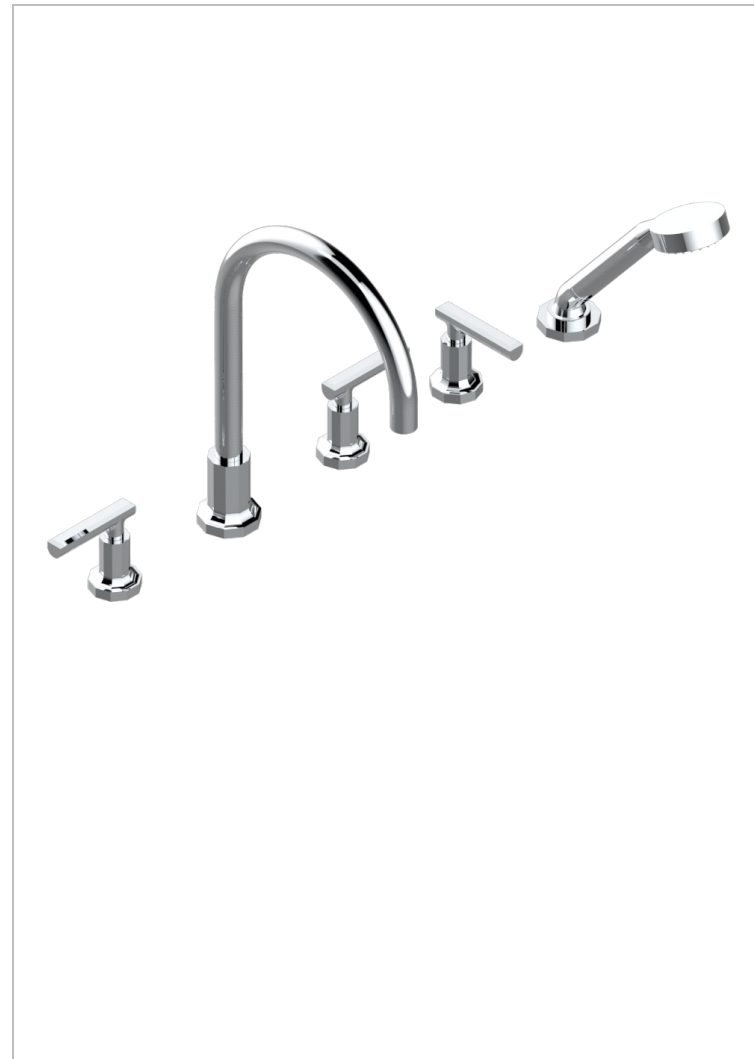

# LES ONDES WITH LEVER

G8B-1132SG

THG<sup>®</sup>  
PARIS

5-hole bath/shower mixer with super goliath spout, 2 x 3/4" valves, and rim mounted handshower supplied by progressive cartridge mixer

## CHARACTERISTIC

- Les Ondes with lever
- 5-hole bath/shower mixer with super goliath spout, 2 x 3/4" valves, and rim mounted handshower supplied by progressive cartridge mixer

## AVAILABLE FINITIONS

Antique nickel - H28  
Black ceram - D30  
Blush PVD - H62  
Brass color PVD - H49  
Brown bronze color PVD - F33  
Gold color PVD - H52

Graphite PVD - H64  
Lacquered light bronze - D01  
Matt Umber PVD - H67  
Matt blush PVD - H60  
Matt brass color PVD - H50  
Matt brown bronze color PVD - F34

Soft gold - F30  
Soft matt gold - F31  
Umber PVD - H66  
Varnished matt antique red copper (color finish) - H07