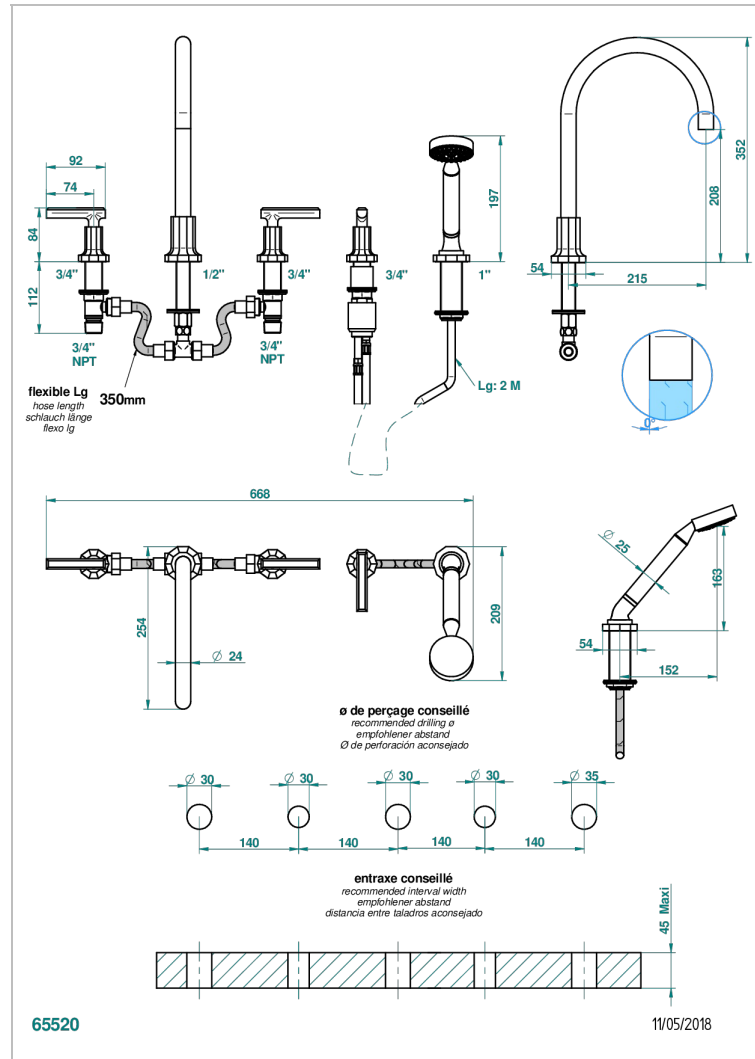

# LES ONDES WITH LEVER

G8B-1132SG

THG<sup>®</sup>  
PARIS

5-hole bath/shower mixer with super goliath spout, 2 x 3/4" valves, and rim mounted handshower supplied by progressive cartridge mixer

## CHARACTERISTIC

- Les Ondes with lever
- 5-hole bath/shower mixer with super goliath spout, 2 x 3/4" valves, and rim mounted handshower supplied by progressive cartridge mixer

## AVAILABLE FINITIONS

Antique nickel - H28  
Black ceram - D30  
Blush PVD - H62  
Brass color PVD - H49  
Brown bronze color PVD - F33  
Gold color PVD - H52

Graphite PVD - H64  
Lacquered light bronze - D01  
Matt Umber PVD - H67  
Matt blush PVD - H60  
Matt brass color PVD - H50  
Matt brown bronze color PVD - F34