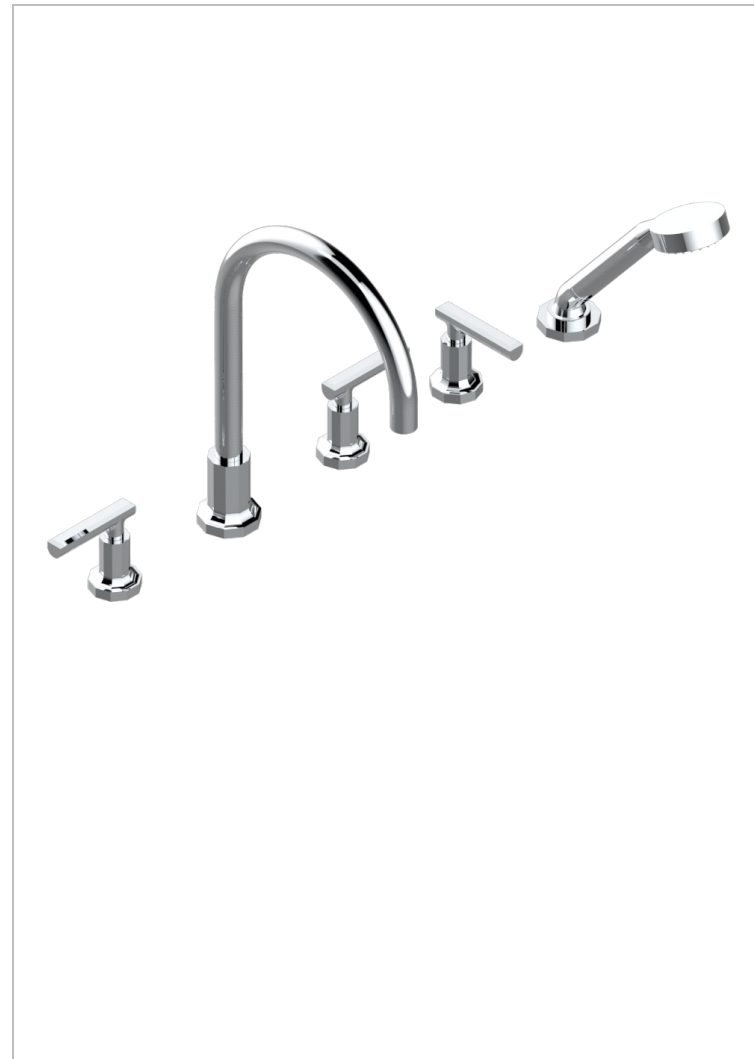

LES ONDES WITH LEVER

G8B-1132SG

THG
PARIS

5-hole bath/shower mixer with super goliath spout, 2 x 3/4" valves, and rim mounted handshower supplied by progressive cartridge mixer

CHARACTERISTIC

- Les Ondes with lever
- 5-hole bath/shower mixer with super goliath spout, 2 x 3/4" valves, and rim mounted handshower supplied by progressive cartridge mixer

AVAILABLE FINITIONS

Antique nickel - H28
Black ceram - D30
Blush PVD - H62
Brass color PVD - H49
Brown bronze color PVD - F33
Gold color PVD - H52

Graphite PVD - H64
Lacquered light bronze - D01
Matt Umber PVD - H67
Matt blush PVD - H60
Matt brass color PVD - H50
Matt brown bronze color PVD - F34

Matt chrome - C02
Matt gold - F07
Matt gold color PVD - H53
Matt graphite PVD - H65
Matt nickel (color finish) - C01
Matt nickel color PVD - H56

Natural smoked Brass - A13
Nickel color PVD - H55
Polished chrome (color finish) - A02
Polished chrome / Polished gold (color finish) - G02
Polished gold (color finish) - F01
Polished nickel - B01

Soft gold - F30
Soft matt gold - F31
Umber PVD - H66
Varnished matt antique red copper (color finish) - H07