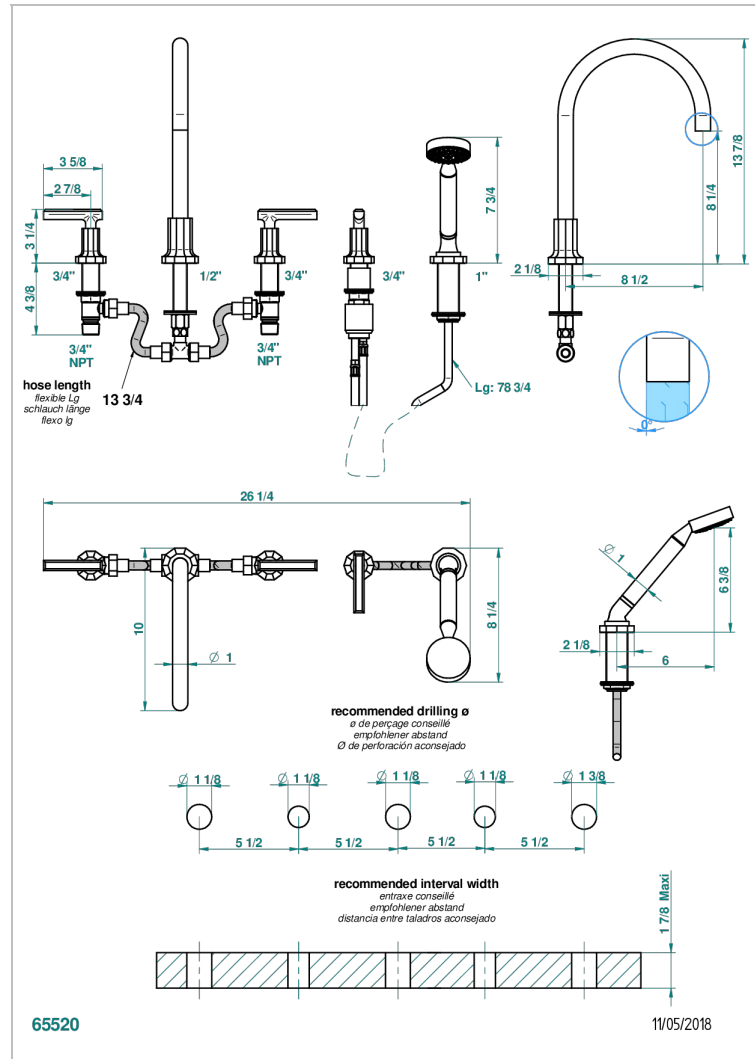

LES ONDES WITH LEVER

G8B-1132SG

THG
PARIS

5-hole bath/shower mixer with super goliath spout, 2 x 3/4" valves, and rim mounted handshower supplied by progressive cartridge mixer

CHARACTERISTIC

- Les Ondes with lever
- 5-hole bath/shower mixer with super goliath spout, 2 x 3/4" valves, and rim mounted handshower supplied by progressive cartridge mixer

AVAILABLE FINITIONS

Antique nickel - H28
Black ceram - D30
Blush PVD - H62
Brass color PVD - H49
Brown bronze color PVD - F33
Gold color PVD - H52

Graphite PVD - H64
Lacquered light bronze - D01
Matt Umber PVD - H67
Matt blush PVD - H60
Matt brass color PVD - H50
Matt brown bronze color PVD - F34