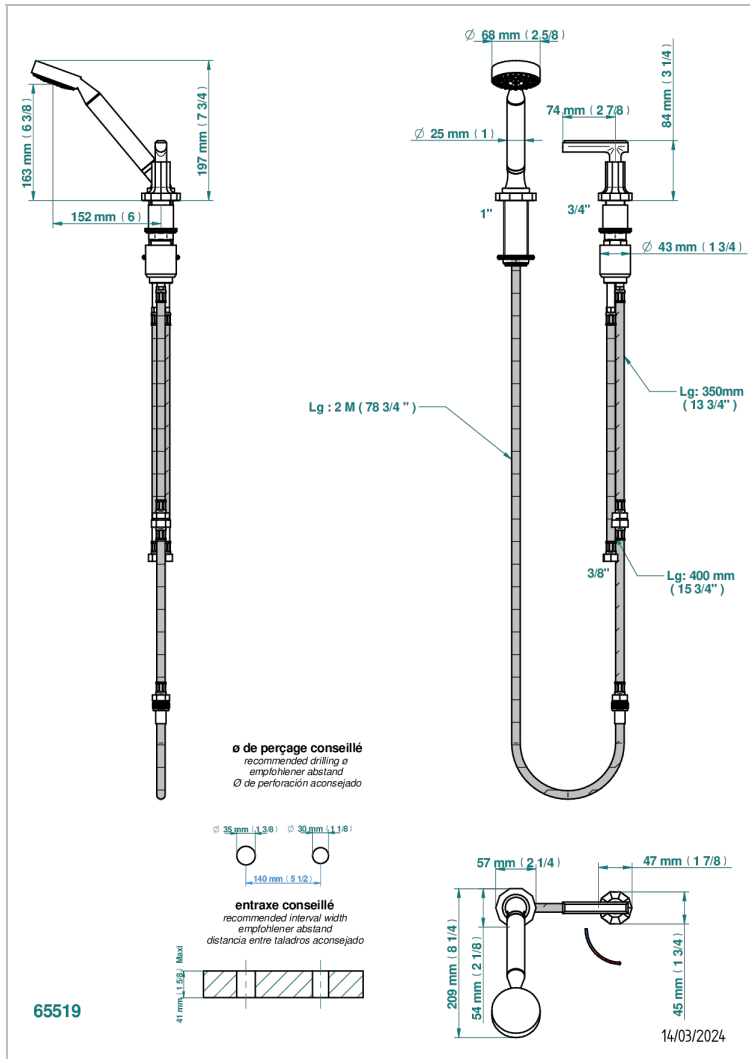

LES ONDES WITH LEVER HANDLES

G8B-6532/60A

Deck mounted mixer with handshower, progressive cartridge

CHARACTERISTIC

- ACS : 22ACCLY009

STANDARDS

AVAILABLE FINITIONS

Black ceram - D30

Blush PVD - H62

Brass color PVD - H49

Brown bronze color PVD - F33

Chrome polished - A02

Chrome polished / gold polished - G02

Copper antique matt, coated - H07

Gold color PVD - H52

Gold mat - F07