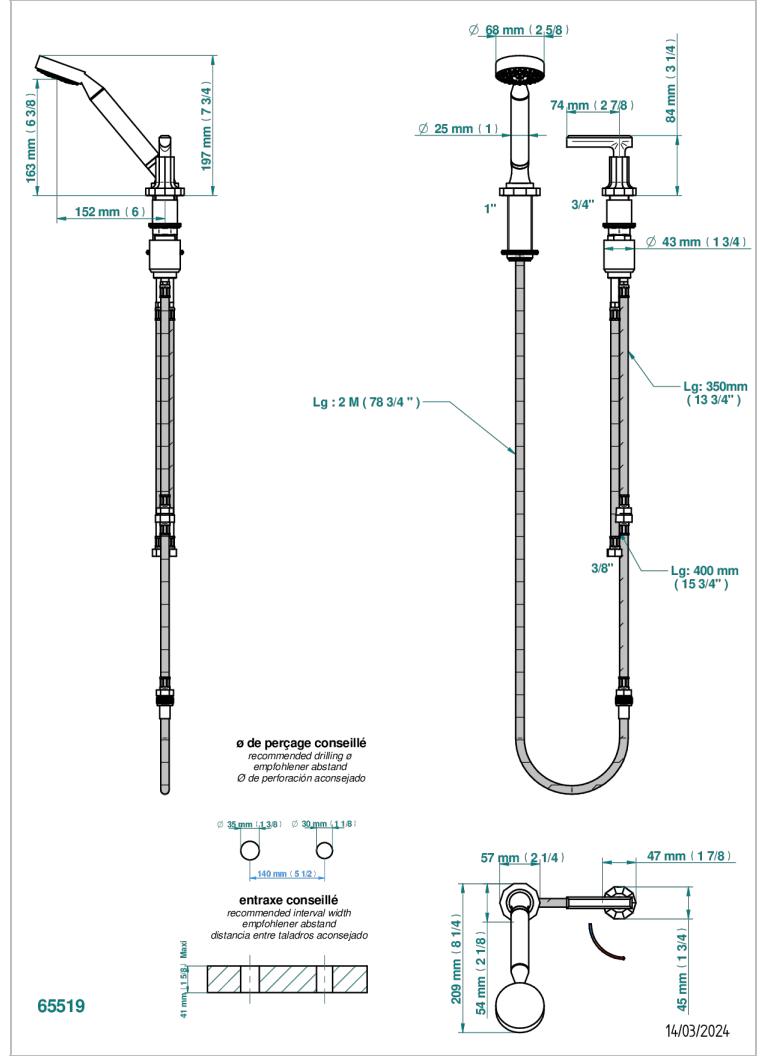

# LES ONDES WITH LEVER

G8B-6532/60A

Rim mounted ceramic mixer with handshower with progressive cartridge

## CHARACTERISTIC

- ACS : 22ACCLY009

## AVAILABLE FINITIONS

- Antique nickel - H28
- Black ceram - D30
- Blush PVD - H62
- Brass color PVD - H49
- Brown bronze color PVD - F33
- Gold color PVD - H52

- Graphite PVD - H64
- Lacquered light bronze - D01
- Matt Umber PVD - H67
- Matt blush PVD - H60
- Matt brass color PVD - H50
- Matt brown bronze color PVD - F34