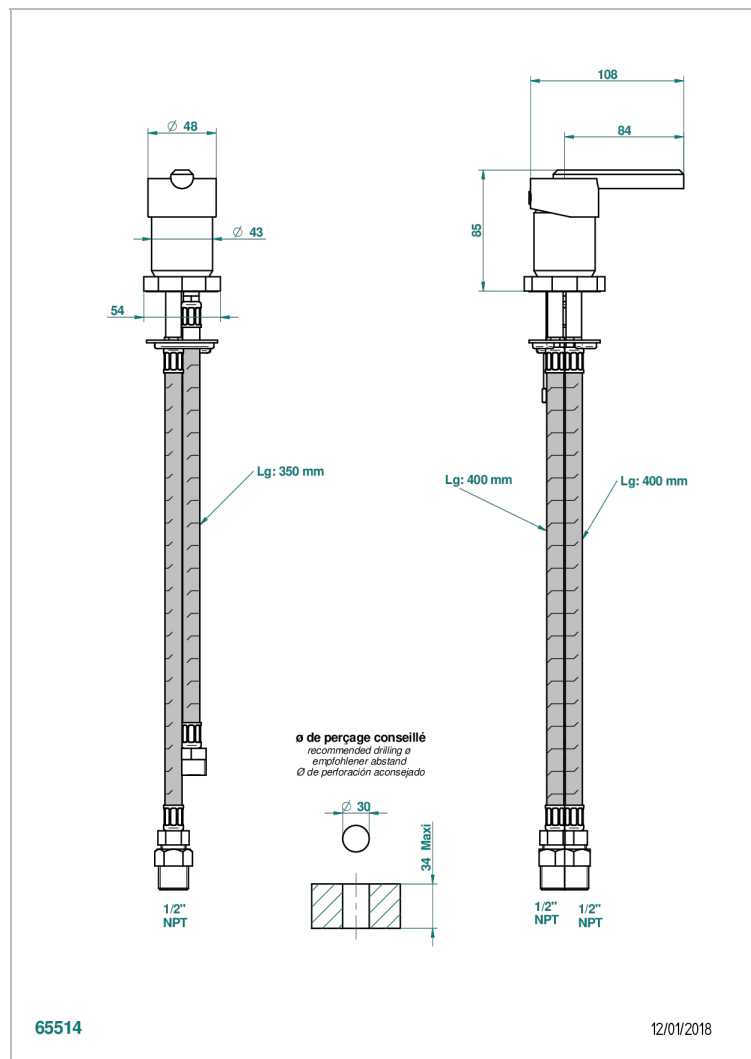

LES ONDES WITH LEVER HANDLES

G8B-6523/US

Rim mounted ceramic mixer with cartridge 35 mm

THG[®]
PARIS

CHARACTERISTIC

- Les Ondes with lever handles
- Rim mounted ceramic mixer with cartridge 35 mm

AVAILABLE FINITIONS