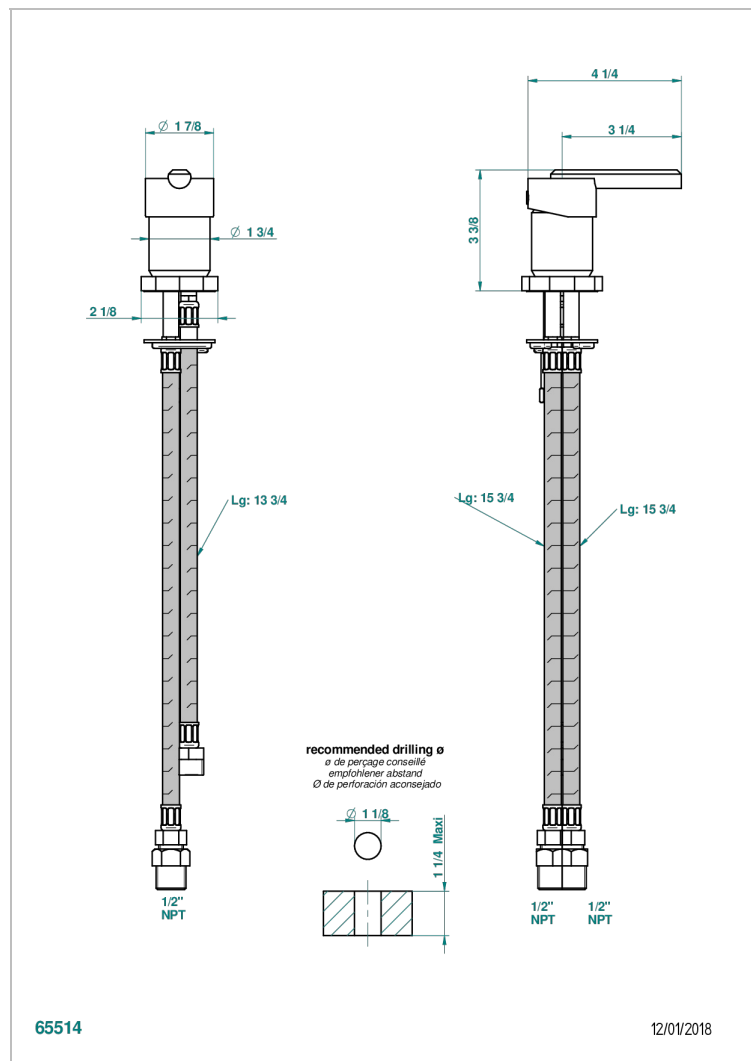

LES ONDES WITH LEVER HANDLES

G8B-6523/US

Rim mounted ceramic mixer with cartridge 35 mm

CHARACTERISTIC

- Les Ondes with lever handles
- Rim mounted ceramic mixer with cartridge 35 mm

AVAILABLE FINITIONS

Black ceram - D30