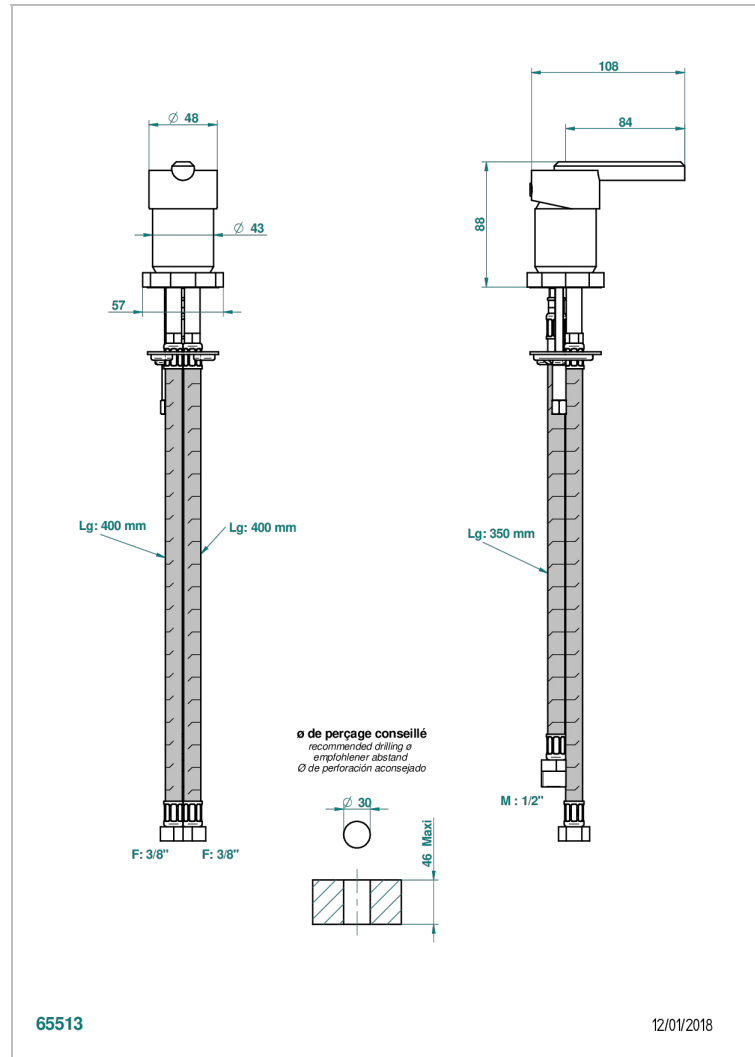

LES ONDES WITH LEVER

G8B-6523

Rim mounted ceramic mixer

THG[®]
PARIS

CHARACTERISTIC

- NF : NF EN 817 - I - Chrome

STANDARDS

AVAILABLE FINITIONS