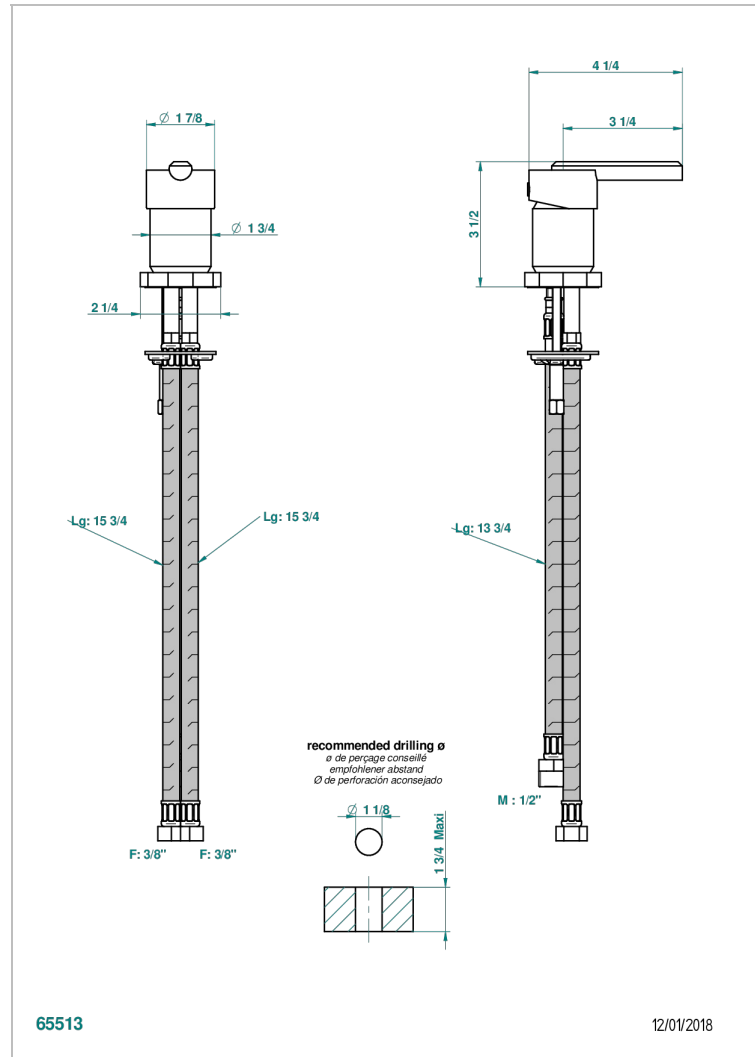

# LES ONDES WITH LEVER

G8B-6523

Rim mounted ceramic mixer

THG<sup>®</sup>  
PARIS