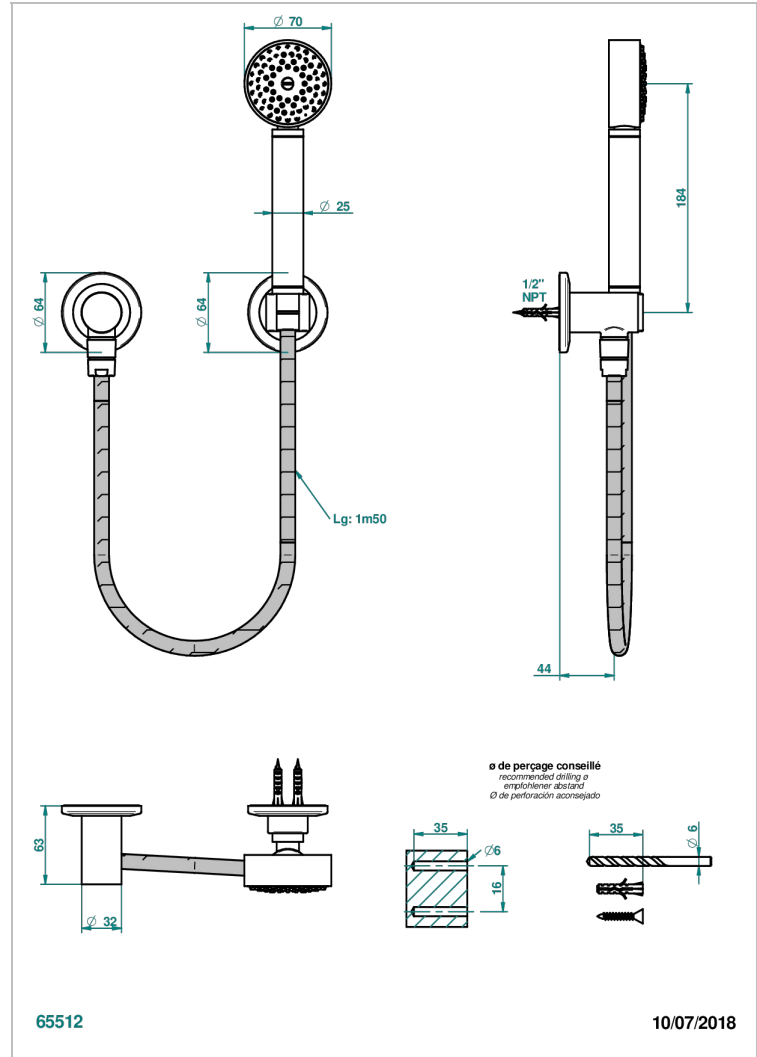

SYSTEM CRYSTAL

G9J-52/US

Wall mounted handshower with separate fixed hook

CHARACTERISTIC

- System Crystal
- Wall mounted handshower with separate fixed hook

AVAILABLE FINITIONS

Black ceram - D30
Blush PVD - H62
Brass color PVD - H49
Brown bronze color PVD - F33
Chrome polished - A02
Copper antique matt, coated - H07

Matt nickel (American satin) - C01
Matt nickel color PVD - H56
Nickel antique / Sovereign - H28
Nickel color PVD - H55
Nickel polished - B01
Soft gold - F30

Soft matt gold - F31
Umber PVD - H66