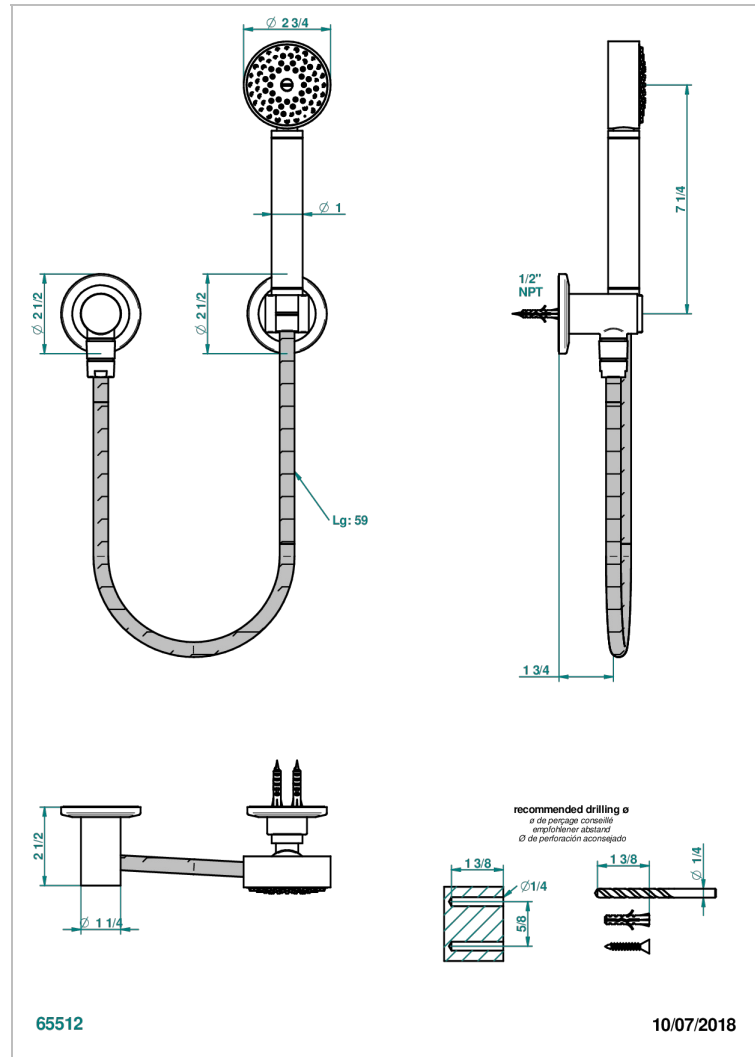

# SYSTEM CRYSTAL

G9J-52/US

Wall mounted handshower with separate fixed hook

## CHARACTERISTIC

- System Crystal
- Wall mounted handshower with separate fixed hook