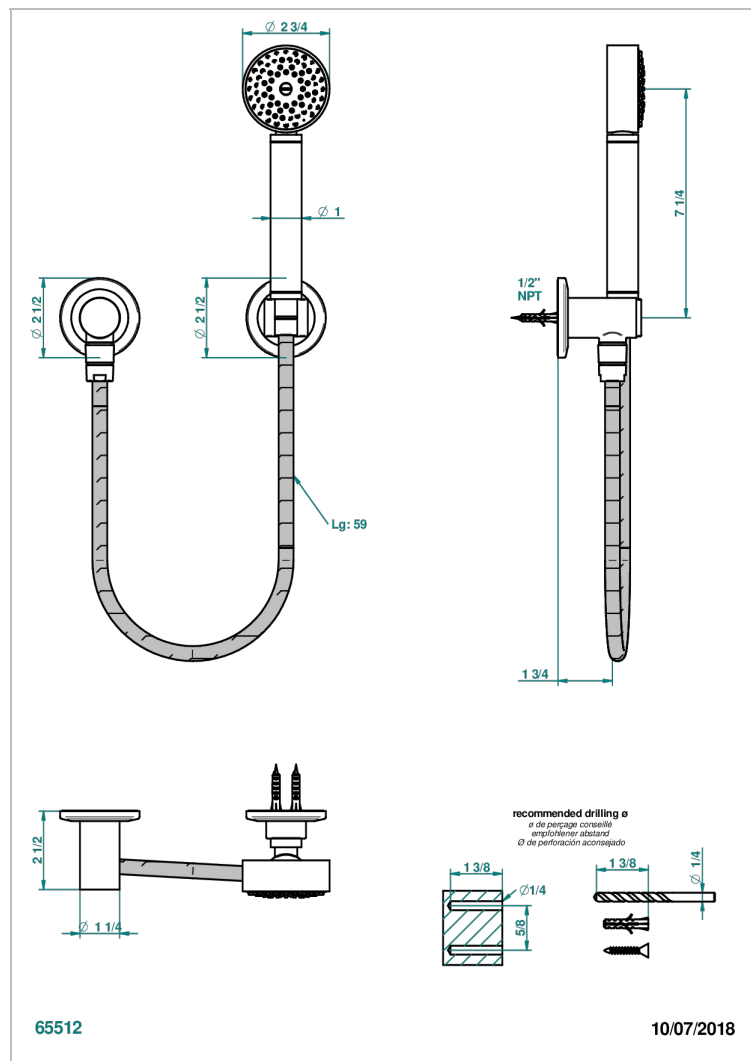

SYSTEM HOWLITE WITH LEVER HANDLES

G9H-52/US

Wall mounted handshower with separate fixed hook

CHARACTERISTIC

- System Howlite with lever handles
- Wall mounted handshower with separate fixed hook

AVAILABLE FINITIONS