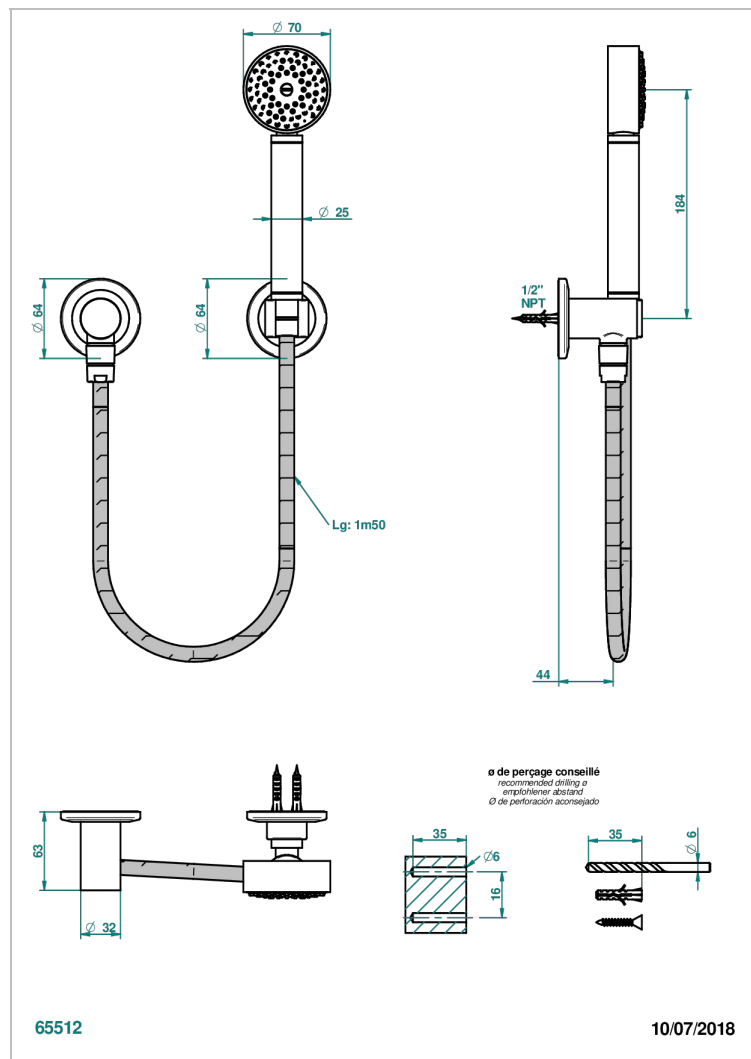

SYSTEM SQUARED METAL WITH LEVER HANDLES

G9F-52/US

Wall mounted handshower with separate fixed hook

65512

10/07/2018

CHARACTERISTIC

- System Squared Metal with lever handles
- Wall mounted handshower with separate fixed hook