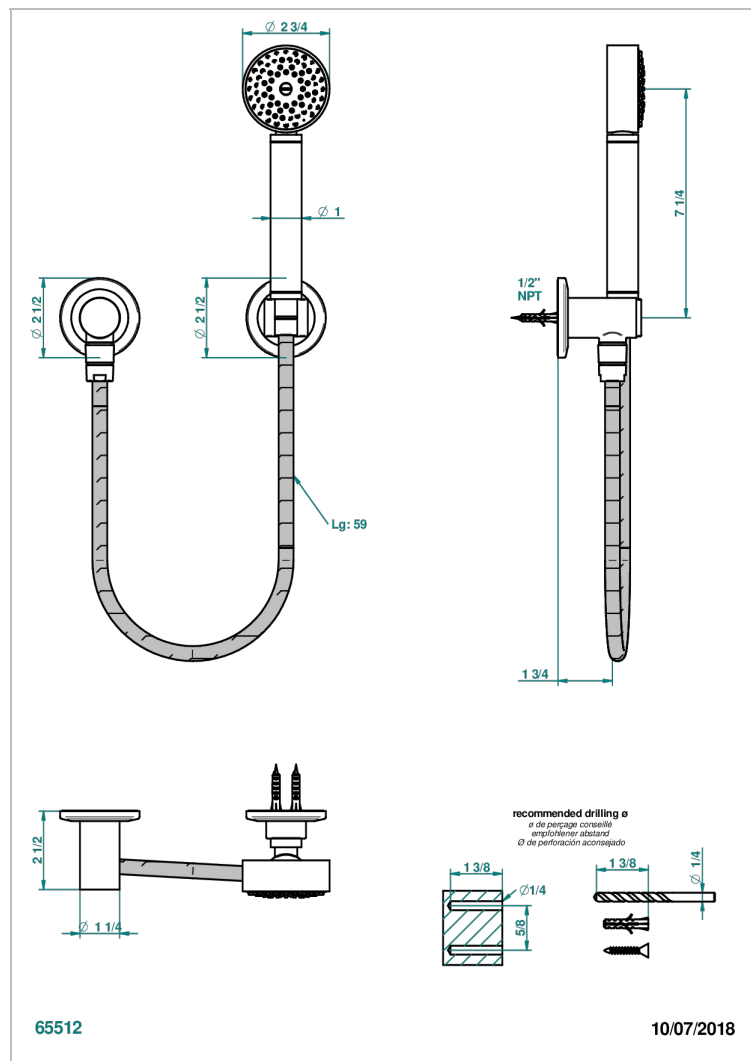

# SYSTEM SQUARED METAL WITH LEVER HANDLES

G9F-52/US

Wall mounted handshower with separate fixed hook

## CHARACTERISTIC

- System Squared Metal with lever handles
- Wall mounted handshower with separate fixed hook