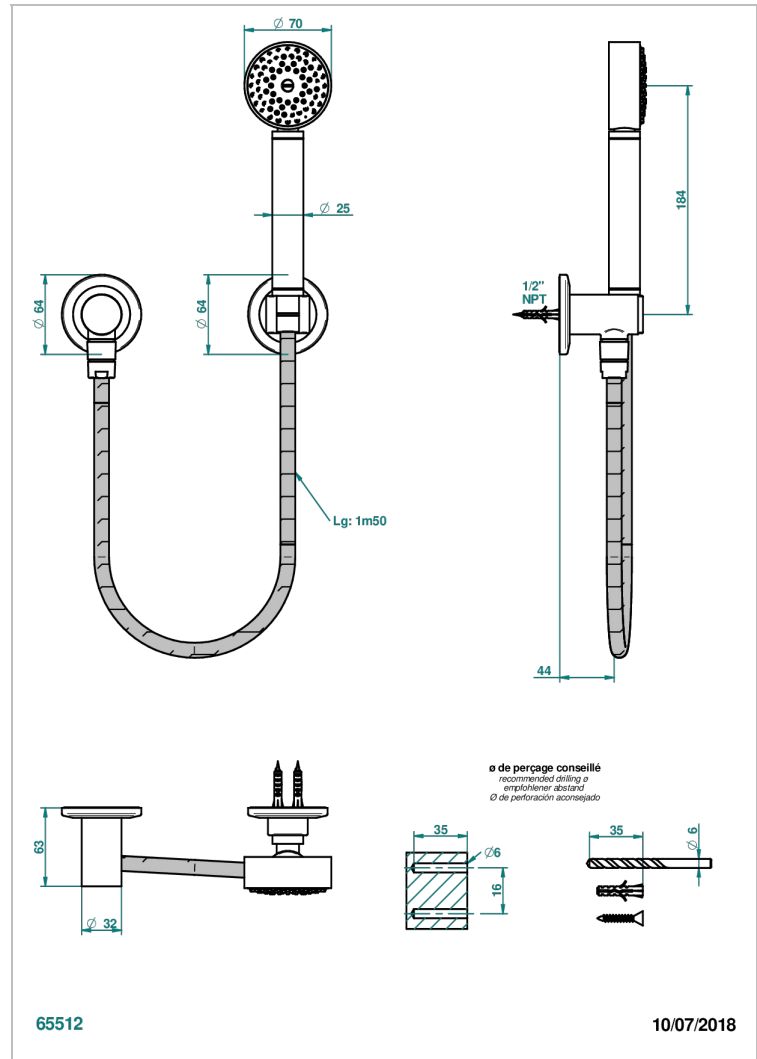

# SYSTEM SQUARED METAL

G9E-52/US

Wall mounted handshower with separate fixed hook

65512

10/07/2018

## CHARACTERISTIC

- System Squared Metal
- Wall mounted handshower with separate fixed hook