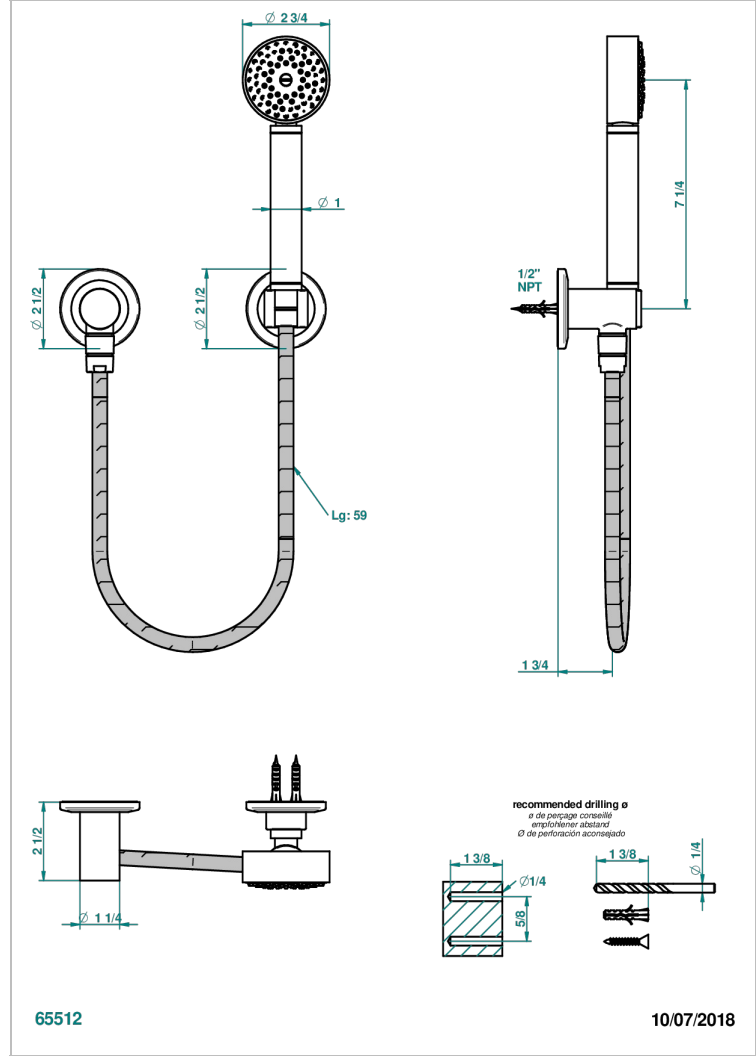

SYSTEM SQUARED METAL

G9E-52/US

Wall mounted handshower with separate fixed hook

CHARACTERISTIC

- System Squared Metal
- Wall mounted handshower with separate fixed hook

AVAILABLE FINITIONS

Black ceram - D30
Blush PVD - H62
Brass color PVD - H49
Brown bronze color PVD - F33
Chrome polished - A02
Copper antique matt, coated - H07

Matt nickel (American satin) - C01
Matt nickel color PVD - H56
Nickel antique / Sovereign - H28
Nickel color PVD - H55
Nickel polished - B01
Polished chrome with gold inlay - GA1

Soft gold - F30
Soft matt gold - F31
Umber PVD - H66