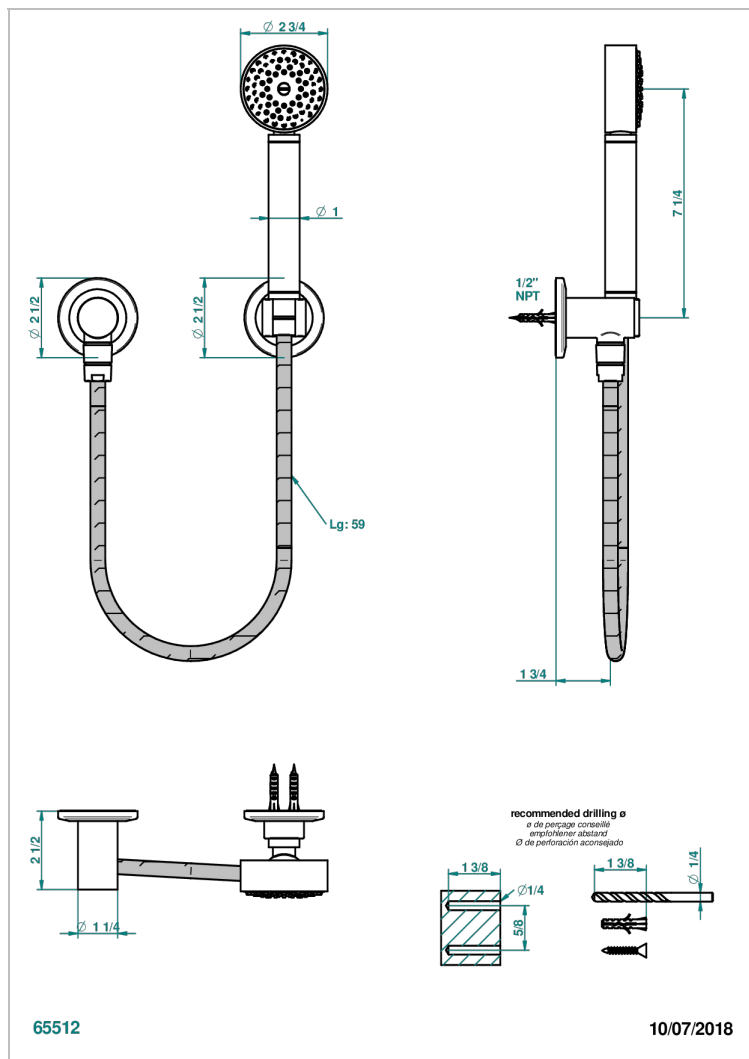

SYSTEM DIAMOND METAL WITH LEVER HANDLES

G9D-52/US

Wall mounted handshower with separate fixed hook

CHARACTERISTIC

- System Diamond Metal with lever handles
- Wall mounted handshower with separate fixed hook