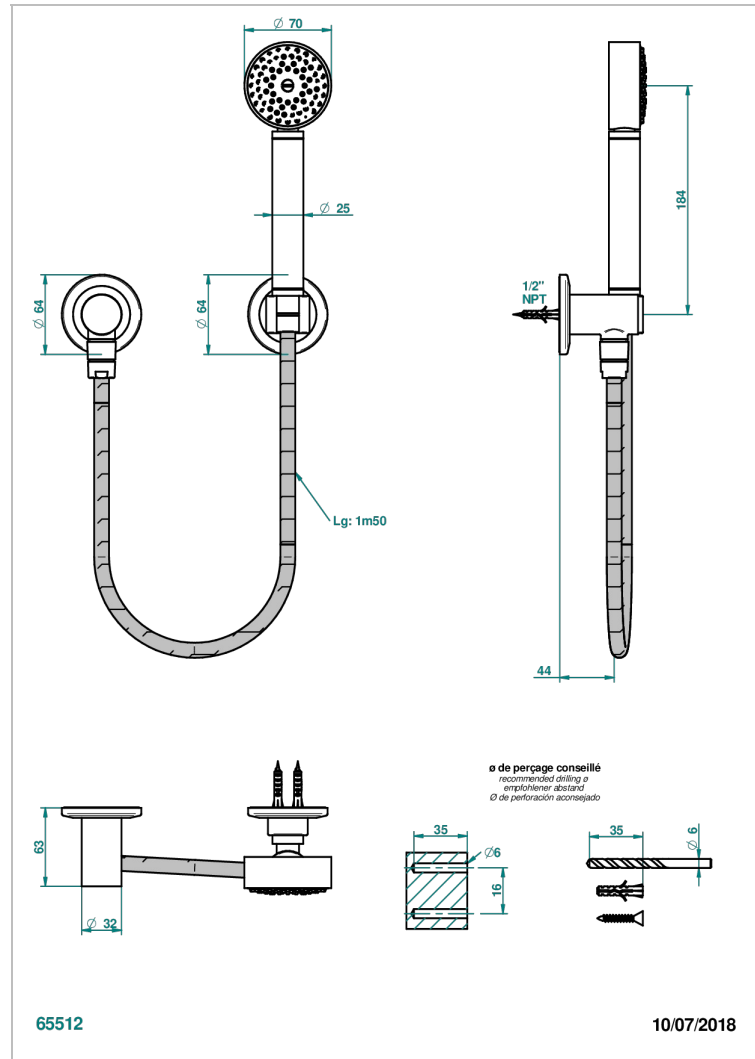

# SYSTEM DIAMOND METAL

G9C-52/US

Wall mounted handshower with separate fixed hook

## CHARACTERISTIC

- System Diamond Metal
- Wall mounted handshower with separate fixed hook