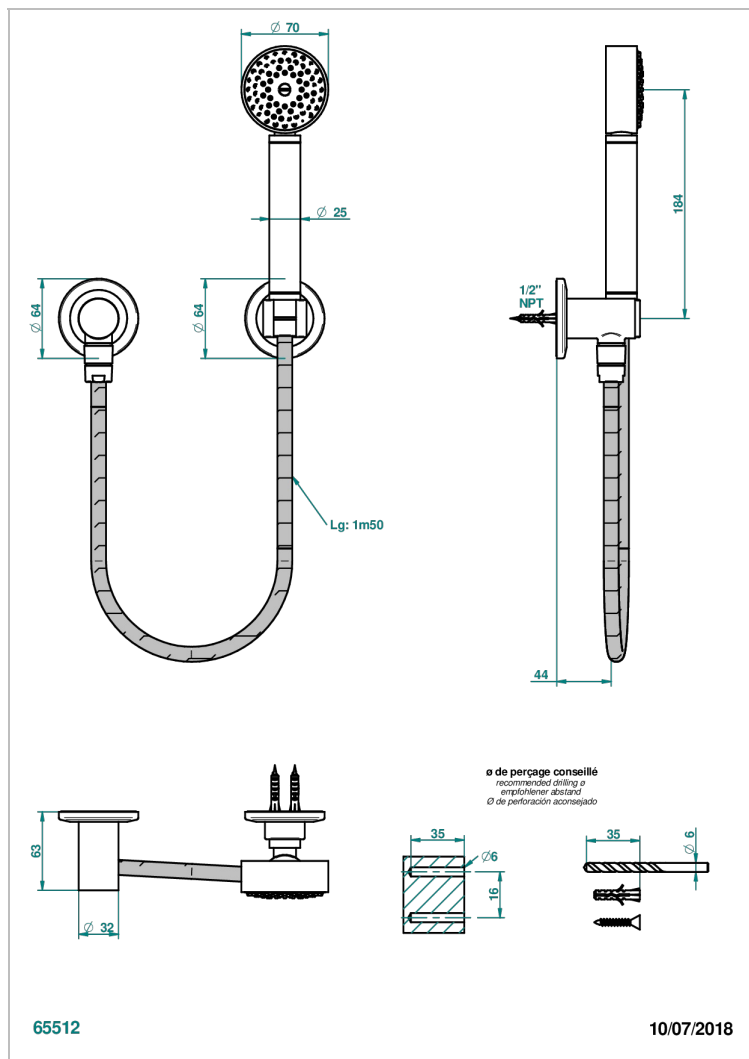

SYSTEM SMOOTH METAL WITH LEVER HANDLES

G9B-52/US

Wall mounted handshower with separate fixed hook

CHARACTERISTIC

- System Smooth Metal with lever handles
- Wall mounted handshower with separate fixed hook