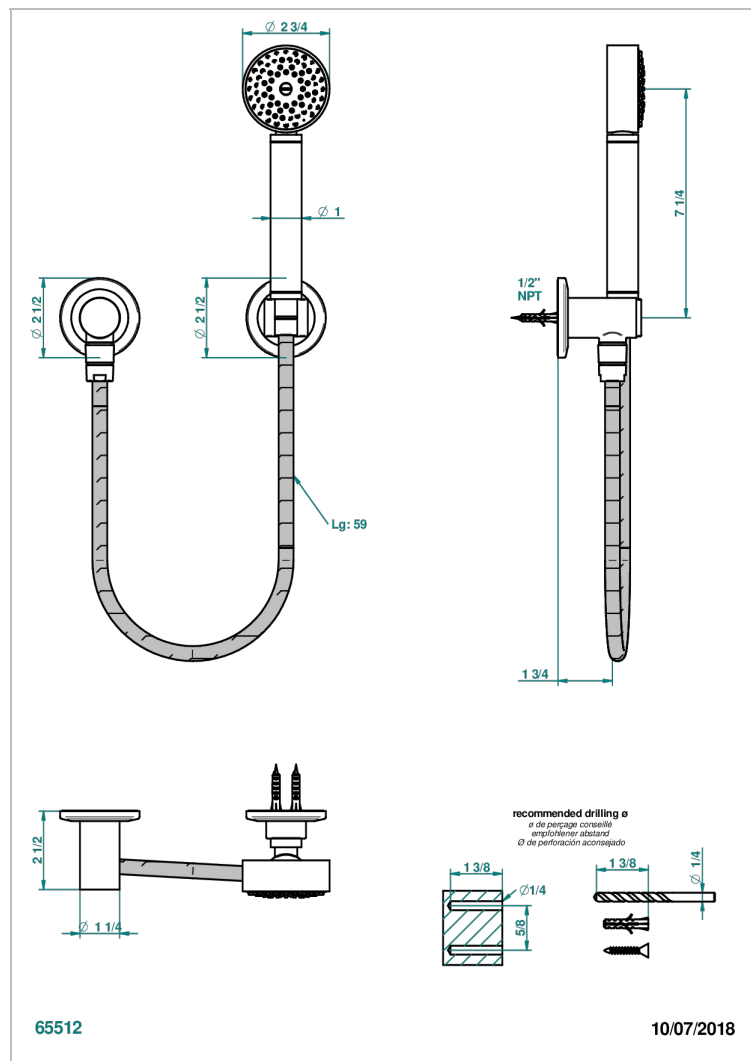

SYSTEM SMOOTH METAL WITH LEVER HANDLES

G9B-52/US

Wall mounted handshower with separate fixed hook

CHARACTERISTIC

- System Smooth Metal with lever handles
- Wall mounted handshower with separate fixed hook