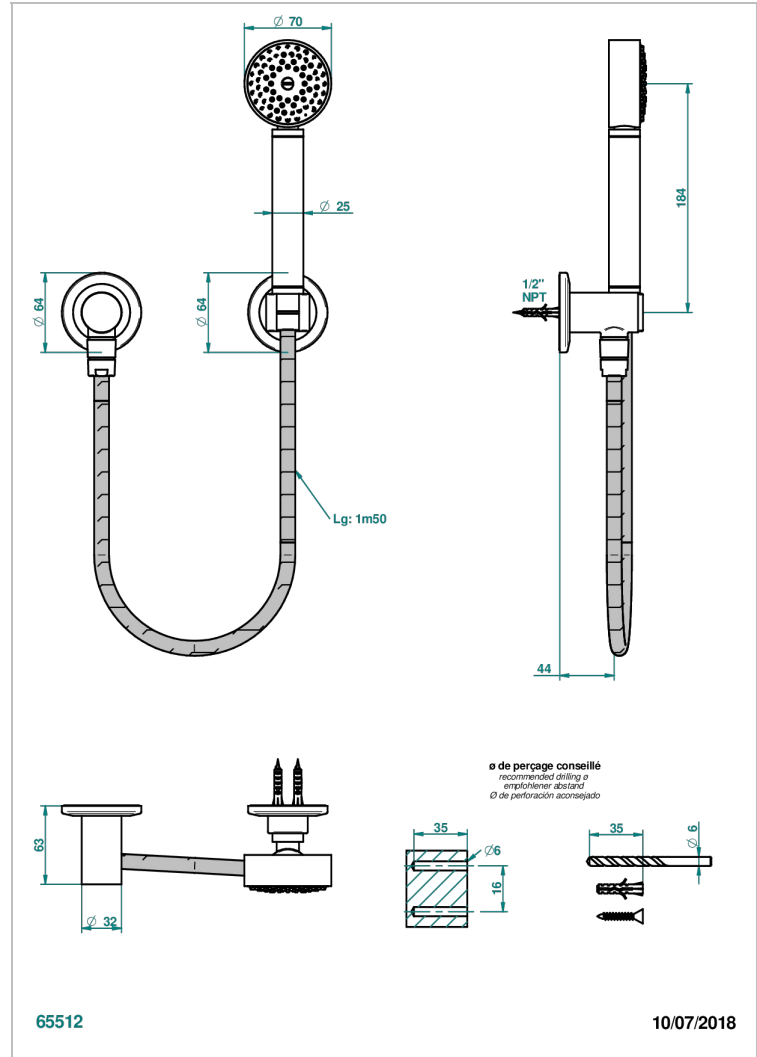

# SYSTEM SMOOTH METAL

G9A-52/US

Wall mounted handshower with separate fixed hook

## CHARACTERISTIC

- System Smooth Metal
- Wall mounted handshower with separate fixed hook