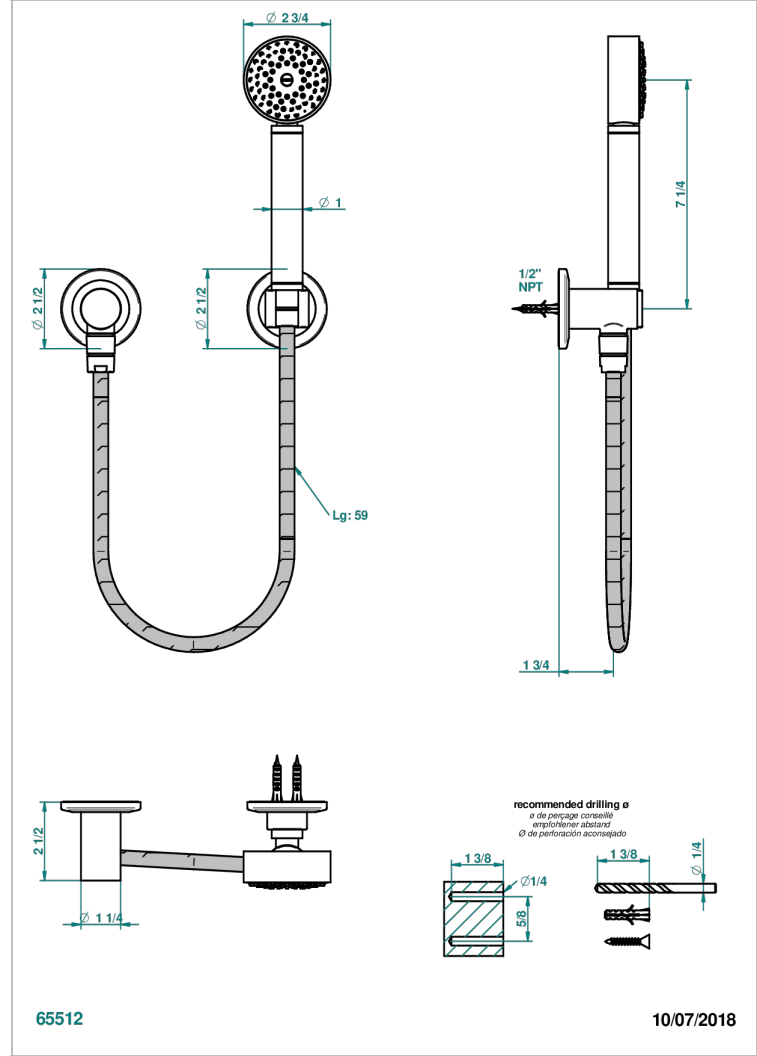

# SYSTEM SMOOTH METAL

G9A-52/US

Wall mounted handshower with separate fixed hook

## CHARACTERISTIC

- System Smooth Metal
- Wall mounted handshower with separate fixed hook