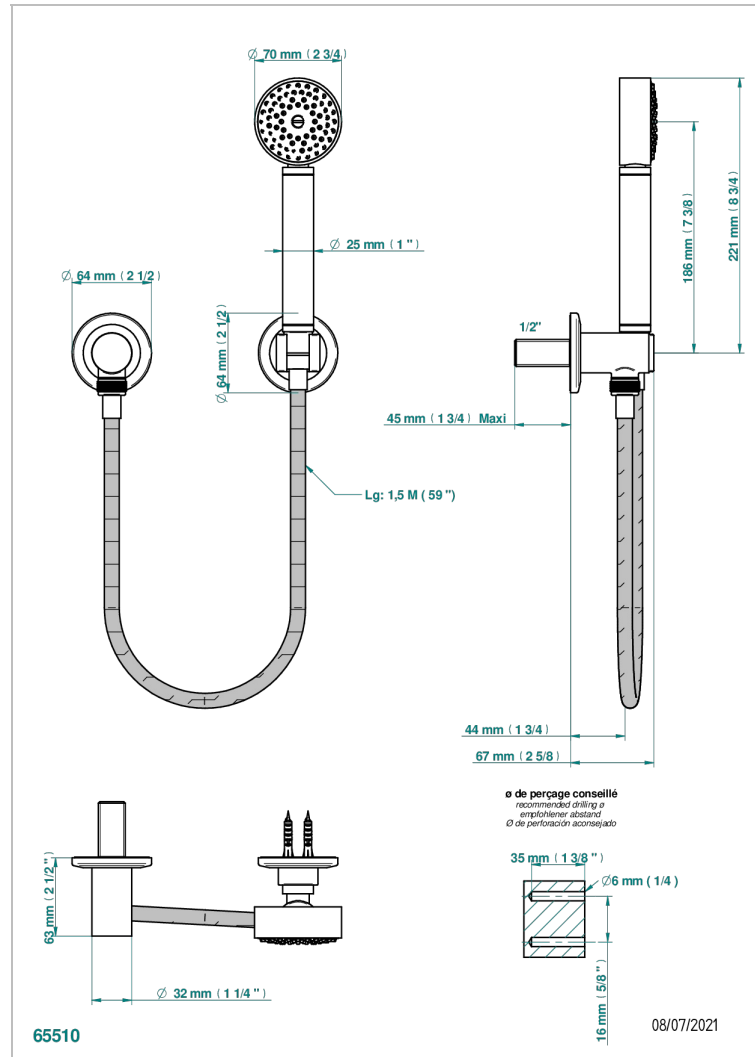

BONDI WITH LEVER

G7G-52

Wall mounted stylised handshower, hose, fix hook and elbow

CHARACTERISTIC

- Bondi with lever
- Wall mounted stylised handshower, hose, fix hook and elbow

TECHNICAL SPECS

- Recommandé : 3 bars (max. 5 bars) - Advised : 43,5 psi (max. 72 psi)
- 9,5 l/min à 3 bars (2.5 gpm at 43.5 psi)

AVAILABLE FINITIONS

Antique nickel - H28
Black ceram - D30
Blush PVD - H62
Brass color PVD - H49
Brown bronze color PVD - F33
Gold color PVD - H52

Graphite PVD - H64
Lacquered light bronze - D01
Matt Umber PVD - H67
Matt blush PVD - H60
Matt brass color PVD - H50
Matt brown bronze color PVD - F34