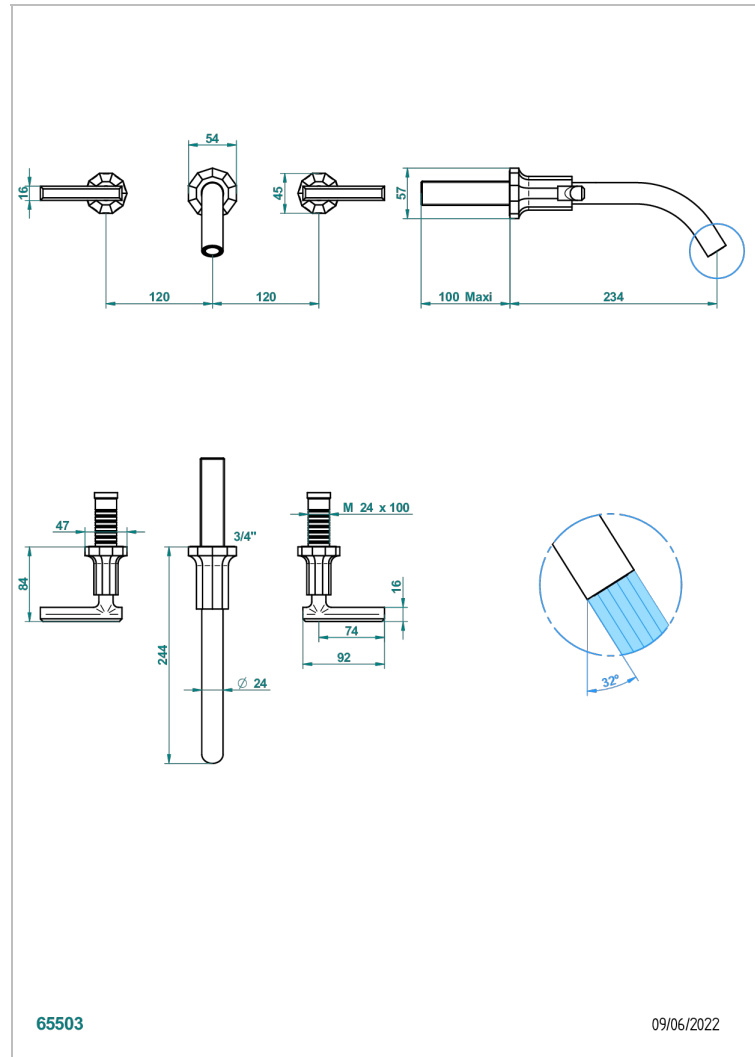

# LES ONDES WITH LEVER HANDLES

G8B-41GB

Trim for wall mounted 3-hole bath set only

65503

09/06/2022

## CHARACTERISTIC

- Les Ondes with lever handles
- Trim for wall mounted 3-hole bath set only

## RELATED SKU'S

- Ref. G00-40AM/US Rough parts for wall set (one counter clockwise and one clockwise cartridges)