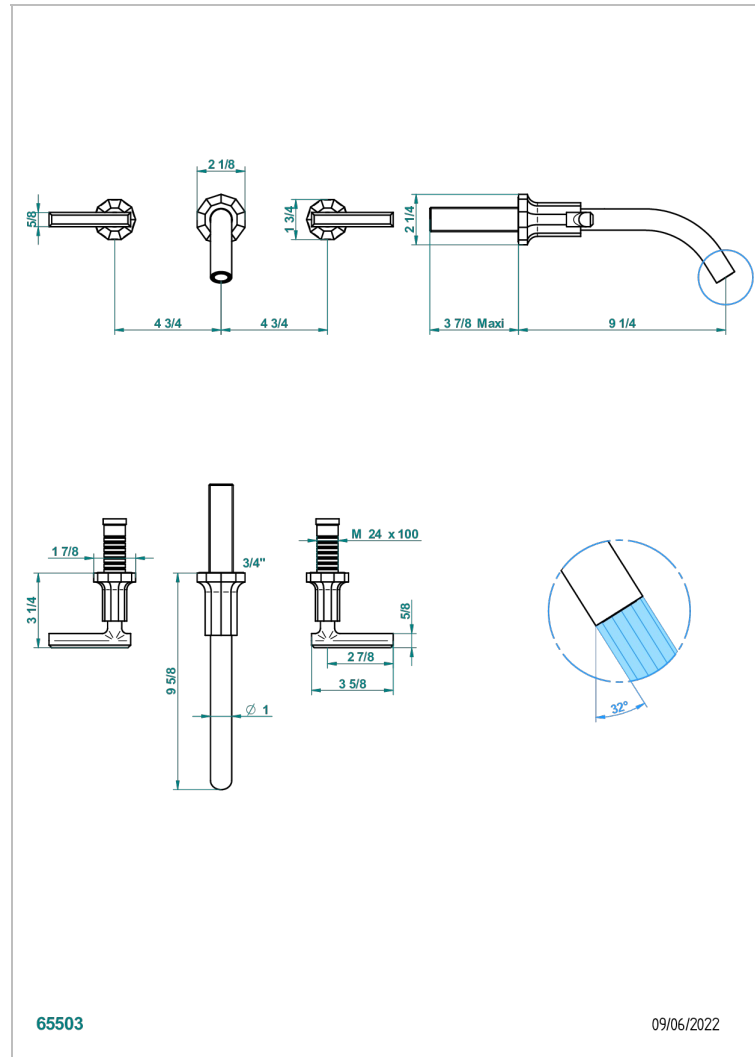

LES ONDES WITH LEVER HANDLES

G8B-41GB

Trim for wall mounted 3-hole bath set only

CHARACTERISTIC

- Les Ondes with lever handles
- Trim for wall mounted 3-hole bath set only

RELATED SKU'S

- Ref. G00-40AM/US Rough parts for wall set (one counter clockwise and one clockwise cartridges)