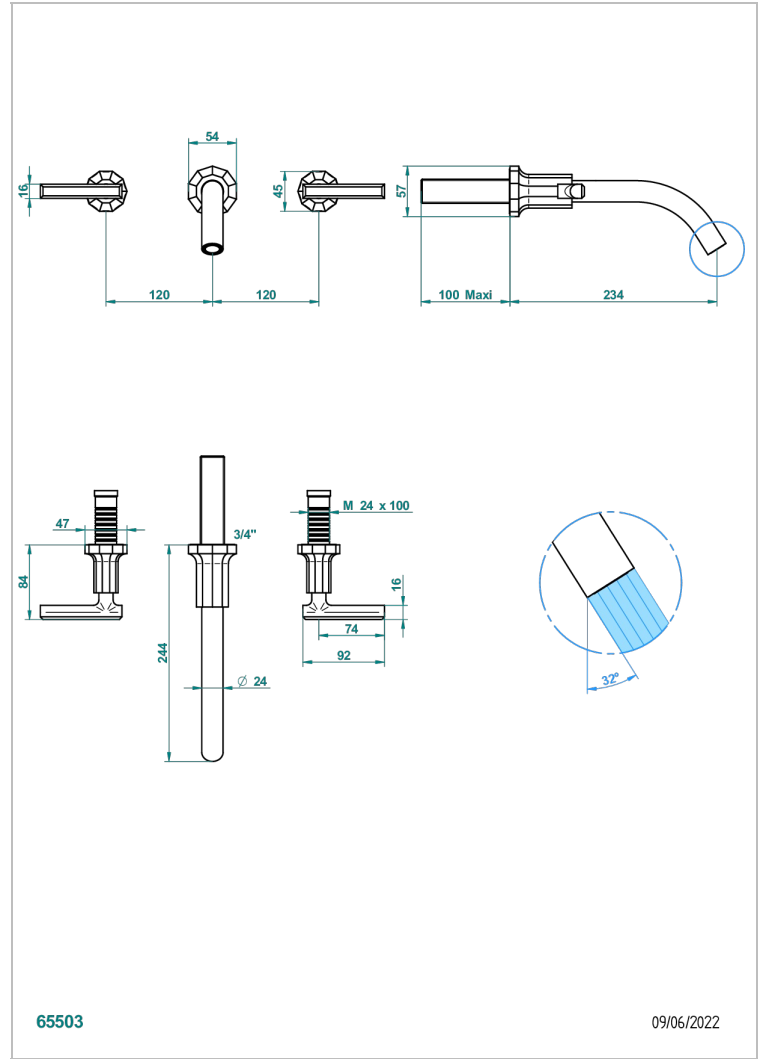

LES ONDES WITH LEVER

G8B-41GB

Trim only for wall mounted 3-hole bath mixer

THG[®]
PARIS

CARACTERÍSTICAS

- Les Ondes with lever
- Trim only for wall mounted 3-hole bath mixer

PRODUCTOS RELACIONADOS

- Ref. G00-40AC Rough parts for wall mounted 3 hole mixer, cross handle version
- Ref. G00-40AM Rough parts for wall mounted 3 hole mixer, lever handle version