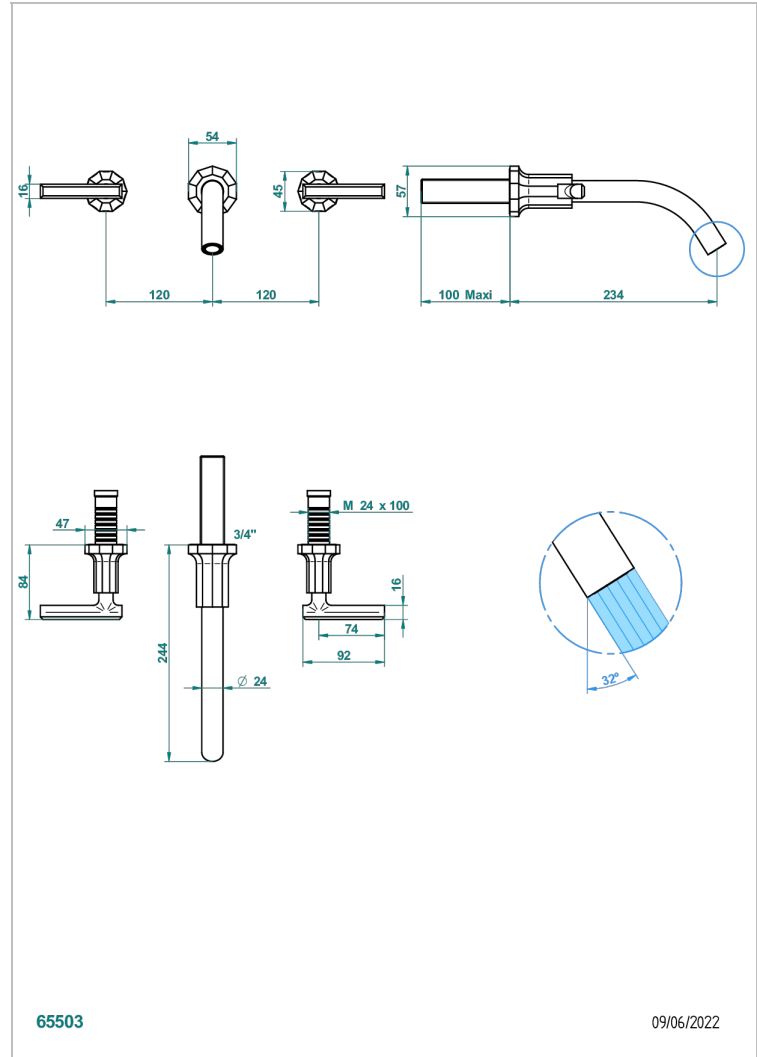

LES ONDES WITH LEVER

G8B-41GB

Trim only for wall mounted 3-hole bath mixer

65503

09/06/2022

CHARACTERISTIC

- Les Ondes with lever
- Trim only for wall mounted 3-hole bath mixer

RELATED SKU'S

- Ref. G00-40AC Rough parts for wall mounted 3 hole mixer, cross handle version
- Ref. G00-40AM Rough parts for wall mounted 3 hole mixer, lever handle version

AVAILABLE FINITIONS

Antique nickel - H28
Black ceram - D30
Blush PVD - H62
Brass color PVD - H49
Brown bronze color PVD - F33
Gold color PVD - H52