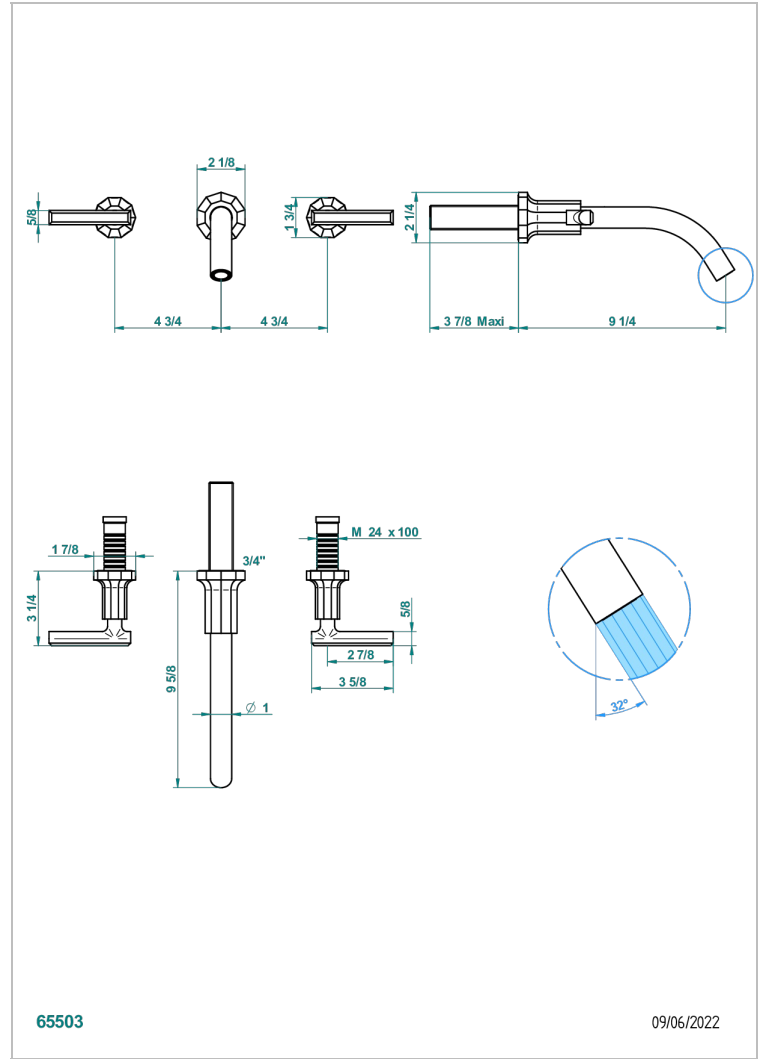

LES ONDES WITH LEVER

G8B-41GB

Trim only for wall mounted 3-hole bath mixer

THG[®]
PARIS

CARACTERÍSTICAS

- Les Ondes with lever
- Trim only for wall mounted 3-hole bath mixer

PRODUCTOS RELACIONADOS

- Ref. G00-40AC Rough parts for wall mounted 3 hole mixer, cross handle version
- Ref. G00-40AM Rough parts for wall mounted 3 hole mixer, lever handle version