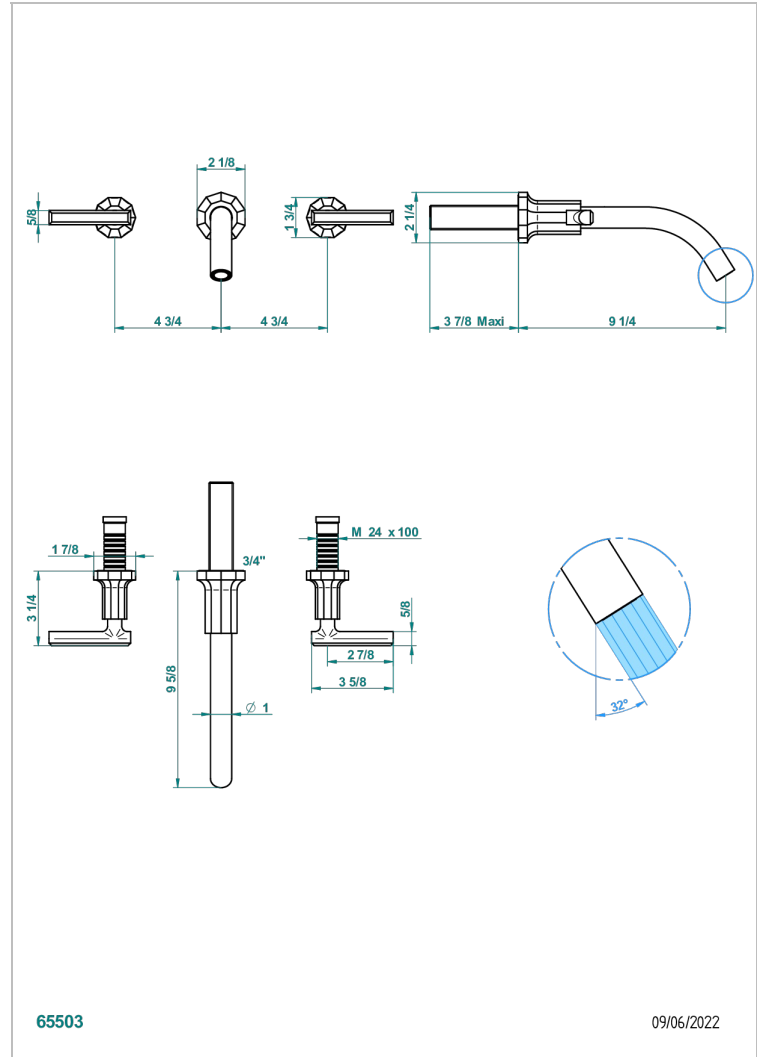

LES ONDES WITH LEVER

G8B-41GB

Trim only for wall mounted 3-hole bath mixer

65503

09/06/2022

CHARACTERISTIC

- Les Ondes with lever
- Trim only for wall mounted 3-hole bath mixer

RELATED SKU'S

- Ref. G00-40AC Rough parts for wall mounted 3 hole mixer, cross handle version
- Ref. G00-40AM Rough parts for wall mounted 3 hole mixer, lever handle version

AVAILABLE FINITIONS

Antique nickel - H28
Black ceram - D30
Blush PVD - H62
Brass color PVD - H49
Brown bronze color PVD - F33
Gold color PVD - H52