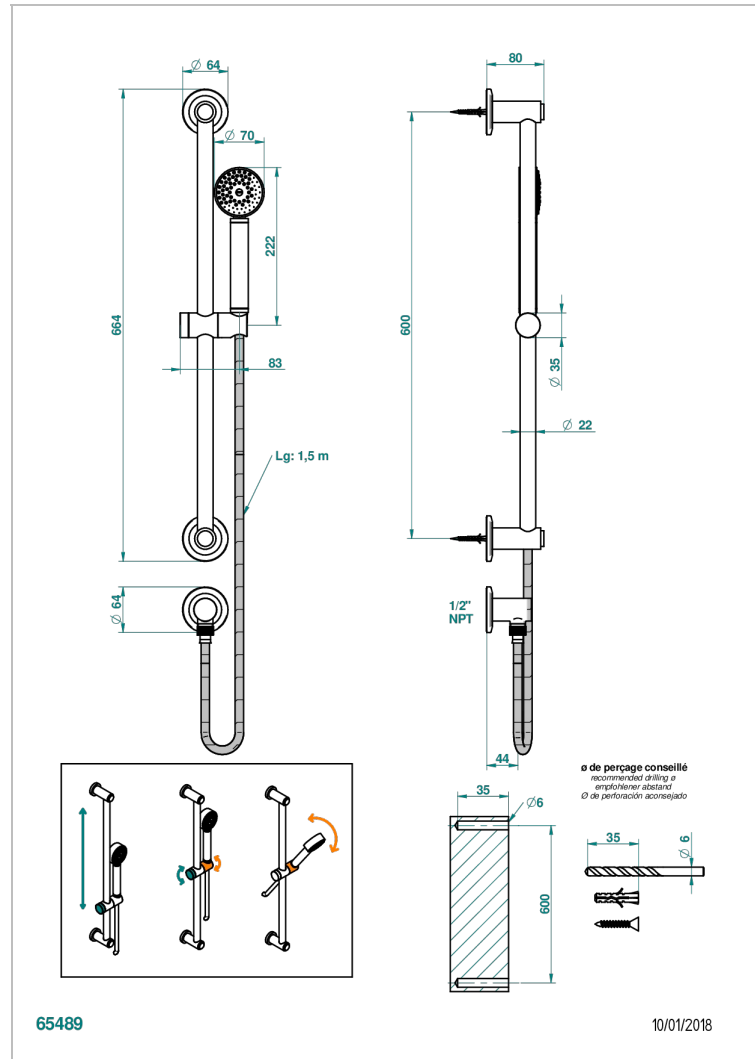

SYSTEM CRYSTAL

G9J-58/US

Slide bar with handsower and elbow

65489

10/01/2018

CHARACTERISTIC

- System Crystal
- Slide bar with handsower and elbow

AVAILABLE FINITIONS