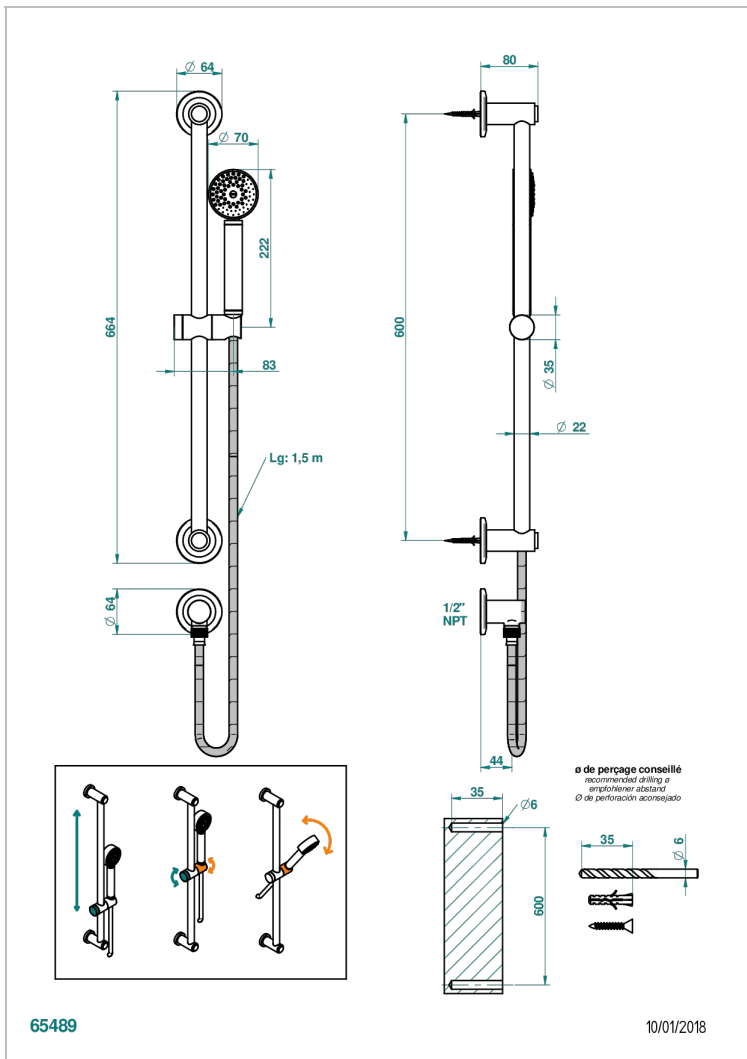

# SYSTEM HOWLITE WITH LEVER HANDLES

G9H-58/US

Slide bar with handshower and elbow

## CHARACTERISTIC

- System Howlite with lever handles
- Slide bar with handshower and elbow