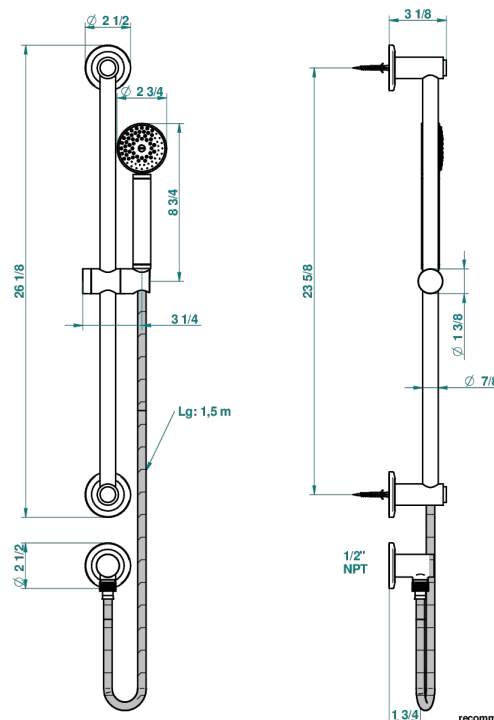

SYSTEM HOWLITE WITH LEVER HANDLES

G9H-58/US

Slide bar with handsower and elbow

65489

10/01/2018

CHARACTERISTIC

- System Howlite with lever handles
- Slide bar with handsower and elbow

AVAILABLE FINITIONS

Black ceram - D30
Blush PVD - H62
Brass color PVD - H49
Brown bronze color PVD - F33
Chrome polished - A02
Copper antique matt, coated - H07

Gold color PVD - H52
Gold mat - F07
Gold polished - F01
Graphite PVD - H64
Light coated bronze - D01
Matt Umber PVD - H67

Matt blush PVD - H60
Matt brass color PVD - H50
Matt brown bronze color PVD - F34
Matt chrome (American satin) - C02
Matt gold color PVD - H53
Matt graphite PVD - H65

Matt nickel (American satin) - C01
Matt nickel color PVD - H56
Nickel antique / Sovereign - H28
Nickel color PVD - H55
Nickel polished - B01
Soft gold - F30

Soft matt gold - F31
Umber PVD - H66