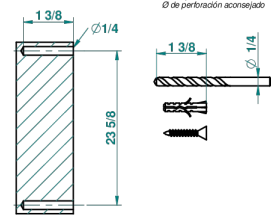

SYSTEM HOWLITE WITH LEVER HANDLES

G9H-58/US

Slide bar with handsower and elbow

65489

10/01/2018

CHARACTERISTIC

- System Howlite with lever handles
- Slide bar with handsower and elbow

AVAILABLE FINITIONS

Black ceram - D30
Blush PVD - H62
Brass color PVD - H49
Brown bronze color PVD - F33
Chrome polished - A02
Copper antique matt, coated - H07

Gold color PVD - H52
Gold mat - F07
Gold polished - F01
Graphite PVD - H64
Light coated bronze - D01
Matt Umber PVD - H67

Matt blush PVD - H60
Matt brass color PVD - H50
Matt brown bronze color PVD - F34
Matt chrome (American satin) - C02
Matt gold color PVD - H53
Matt graphite PVD - H65

Matt nickel (American satin) - C01
Matt nickel color PVD - H56
Nickel antique / Sovereign - H28
Nickel color PVD - H55
Nickel polished - B01
Soft gold - F30

Soft matt gold - F31
Umber PVD - H66