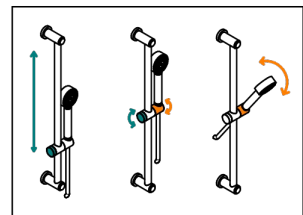

SYSTEM HOWLITE WITH LEVER HANDLES

G9H-58/US

Slide bar with handsower and elbow

65489

10/01/2018

CHARACTERISTIC

- System Howlite with lever handles
- Slide bar with handsower and elbow

AVAILABLE FINITIONS

Black ceram - D30
Blush PVD - H62
Brass color PVD - H49
Brown bronze color PVD - F33
Chrome polished - A02
Copper antique matt, coated - H07

Gold color PVD - H52
Gold mat - F07
Gold polished - F01
Graphite PVD - H64
Light coated bronze - D01
Matt Umber PVD - H67

Matt blush PVD - H60
Matt brass color PVD - H50
Matt brown bronze color PVD - F34
Matt chrome (American satin) - C02
Matt gold color PVD - H53
Matt graphite PVD - H65

Matt nickel (American satin) - C01
Matt nickel color PVD - H56
Nickel antique / Sovereign - H28
Nickel color PVD - H55
Nickel polished - B01
Soft gold - F30

Soft matt gold - F31
Umber PVD - H66