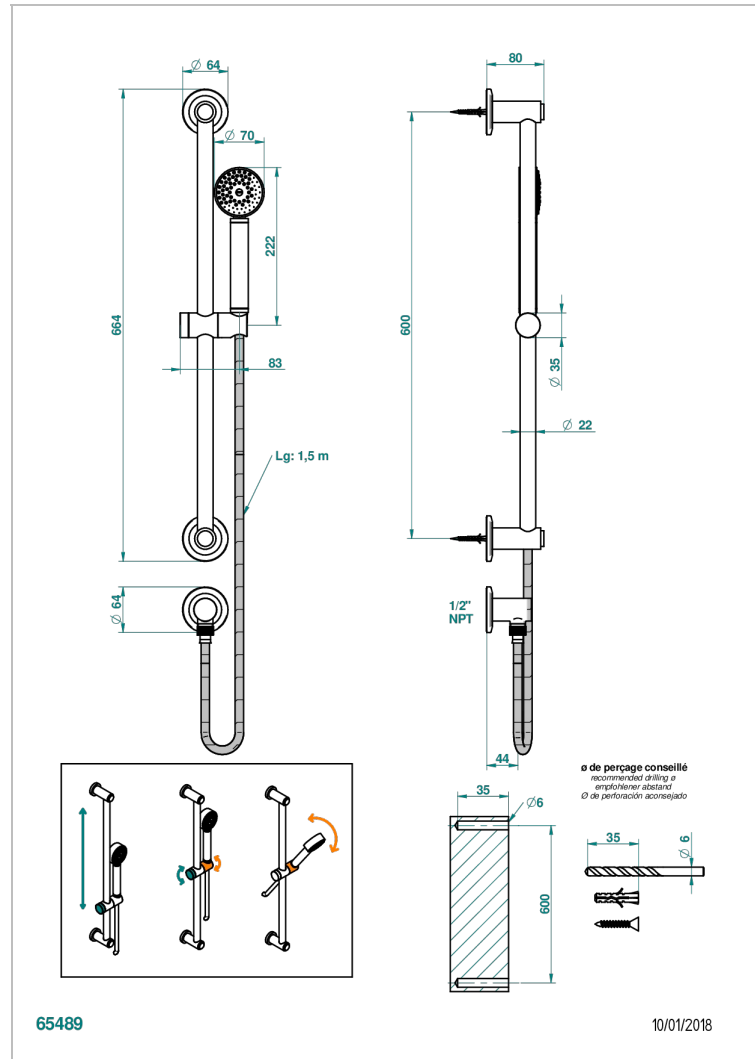

SYSTEM HOWLITE

G9G-58/US

Slide bar with handsower and elbow

CHARACTERISTIC

- System Howlite
- Slide bar with handsower and elbow

AVAILABLE FINITIONS

Black ceram - D30
Blush PVD - H62
Brass color PVD - H49
Brown bronze color PVD - F33
Chrome polished - A02
Copper antique matt, coated - H07

Matt nickel (American satin) - C01
Matt nickel color PVD - H56
Nickel antique / Sovereign - H28
Nickel color PVD - H55
Nickel polished - B01
Soft gold - F30

Soft matt gold - F31
Umber PVD - H66