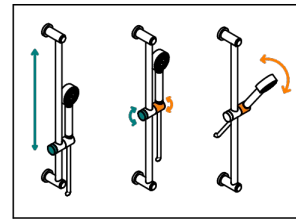

SYSTEM HOWLITE

G9G-58/US

Slide bar with handsower and elbow

65489

10/01/2018

CHARACTERISTIC

- System Howlite
- Slide bar with handsower and elbow

AVAILABLE FINITIONS

Black ceram - D30
Blush PVD - H62
Brass color PVD - H49
Brown bronze color PVD - F33
Chrome polished - A02
Copper antique matt, coated - H07

Gold color PVD - H52
Gold mat - F07
Gold polished - F01
Graphite PVD - H64
Light coated bronze - D01
Matt Umber PVD - H67

Matt blush PVD - H60
Matt brass color PVD - H50
Matt brown bronze color PVD - F34
Matt chrome (American satin) - C02
Matt gold color PVD - H53
Matt graphite PVD - H65

Matt nickel (American satin) - C01
Matt nickel color PVD - H56
Nickel antique / Sovereign - H28
Nickel color PVD - H55
Nickel polished - B01
Soft gold - F30

Soft matt gold - F31
Umber PVD - H66