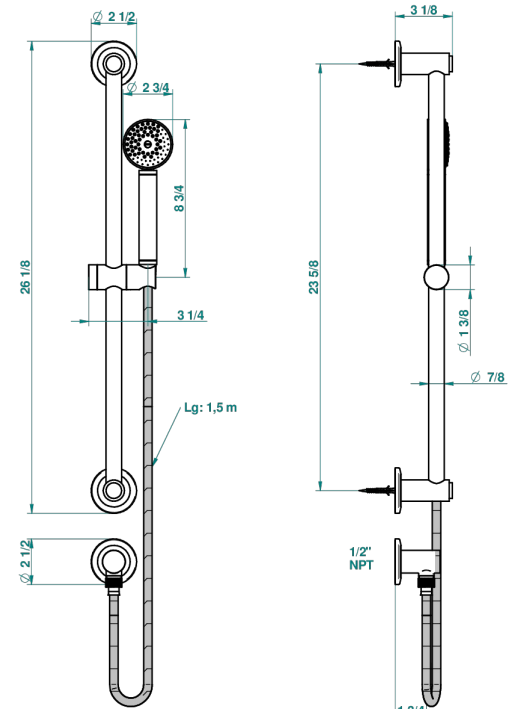

SYSTEM HOWLITE

G9G-58/US

Slide bar with handsower and elbow

65489

10/01/2018

CHARACTERISTIC

- System Howlite
- Slide bar with handsower and elbow

AVAILABLE FINITIONS

Black ceram - D30
Blush PVD - H62
Brass color PVD - H49
Brown bronze color PVD - F33
Chrome polished - A02
Copper antique matt, coated - H07

Gold color PVD - H52
Gold mat - F07
Gold polished - F01
Graphite PVD - H64
Light coated bronze - D01
Matt Umber PVD - H67

Matt blush PVD - H60
Matt brass color PVD - H50
Matt brown bronze color PVD - F34
Matt chrome (American satin) - C02
Matt gold color PVD - H53
Matt graphite PVD - H65

Matt nickel (American satin) - C01
Matt nickel color PVD - H56
Nickel antique / Sovereign - H28
Nickel color PVD - H55
Nickel polished - B01
Soft gold - F30

Soft matt gold - F31
Umber PVD - H66