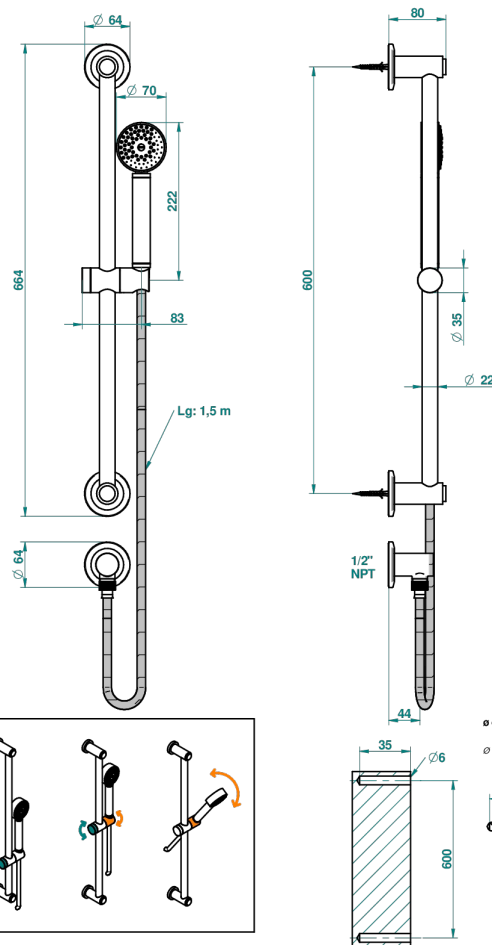

# SYSTEM SQUARED METAL WITH LEVER HANDLES

G9F-58/US

Slide bar with handshower and elbow

65489

10/01/2018

## CHARACTERISTIC

- System Squared Metal with lever handles
- Slide bar with handshower and elbow

Matt blush PVD - H60  
Matt brass color PVD - H50  
Matt brown bronze color PVD - F34  
Matt chrome (American satin) - C02  
Matt gold color PVD - H53  
Matt graphite PVD - H65

Matt nickel (American satin) - C01  
Matt nickel color PVD - H56  
Nickel antique / Sovereign - H28  
Nickel color PVD - H55  
Nickel polished - B01  
Polished chrome with gold inlay - GA1