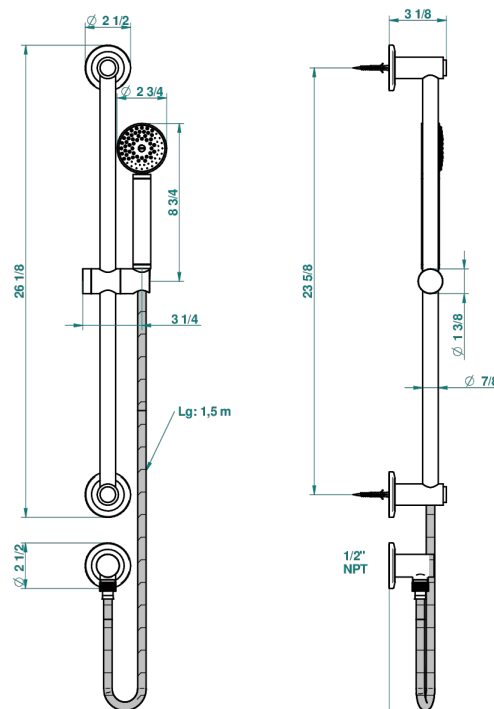

# SYSTEM SQUARED METAL WITH LEVER HANDLES

G9F-58/US

Slide bar with handsower and elbow

65489

10/01/2018

## CHARACTERISTIC

- System Squared Metal with lever handles
- Slide bar with handsower and elbow

## AVAILABLE FINITIONS

Black ceram - D30	Gold color PVD - H52	Matt blush PVD - H60	Matt nickel (American satin) - C01	Soft gold - F30
Blush PVD - H62	Gold mat - F07	Matt brass color PVD - H50	Matt nickel color PVD - H56	Soft matt gold - F31
Brass color PVD - H49	Gold polished - F01	Matt brown bronze color PVD - F34	Nickel antique / Sovereign - H28	Umber PVD - H66
Brown bronze color PVD - F33	Graphite PVD - H64	Matt chrome (American satin) - C02	Nickel color PVD - H55	
Chrome polished - A02	Light coated bronze - D01	Matt gold color PVD - H53	Nickel polished - B01	
Copper antique matt, coated - H07	Matt Umber PVD - H67	Matt graphite PVD - H65	Polished chrome with gold inlay - GA1	