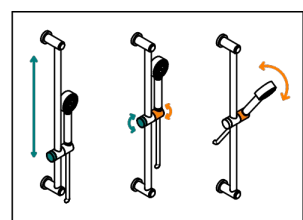

# SYSTEM SQUARED METAL WITH LEVER HANDLES

G9F-58/US

Slide bar with handsower and elbow

65489

10/01/2018

## CHARACTERISTIC

- System Squared Metal with lever handles
- Slide bar with handsower and elbow

## AVAILABLE FINITIONS

Black ceram - D30	Gold color PVD - H52	Matt blush PVD - H60	Matt nickel (American satin) - C01	Soft gold - F30
Blush PVD - H62	Gold mat - F07	Matt brass color PVD - H50	Matt nickel color PVD - H56	Soft matt gold - F31
Brass color PVD - H49	Gold polished - F01	Matt brown bronze color PVD - F34	Nickel antique / Sovereign - H28	Umber PVD - H66
Brown bronze color PVD - F33	Graphite PVD - H64	Matt chrome (American satin) - C02	Nickel color PVD - H55	
Chrome polished - A02	Light coated bronze - D01	Matt gold color PVD - H53	Nickel polished - B01	
Copper antique matt, coated - H07	Matt Umber PVD - H67	Matt graphite PVD - H65	Polished chrome with gold inlay - GA1	