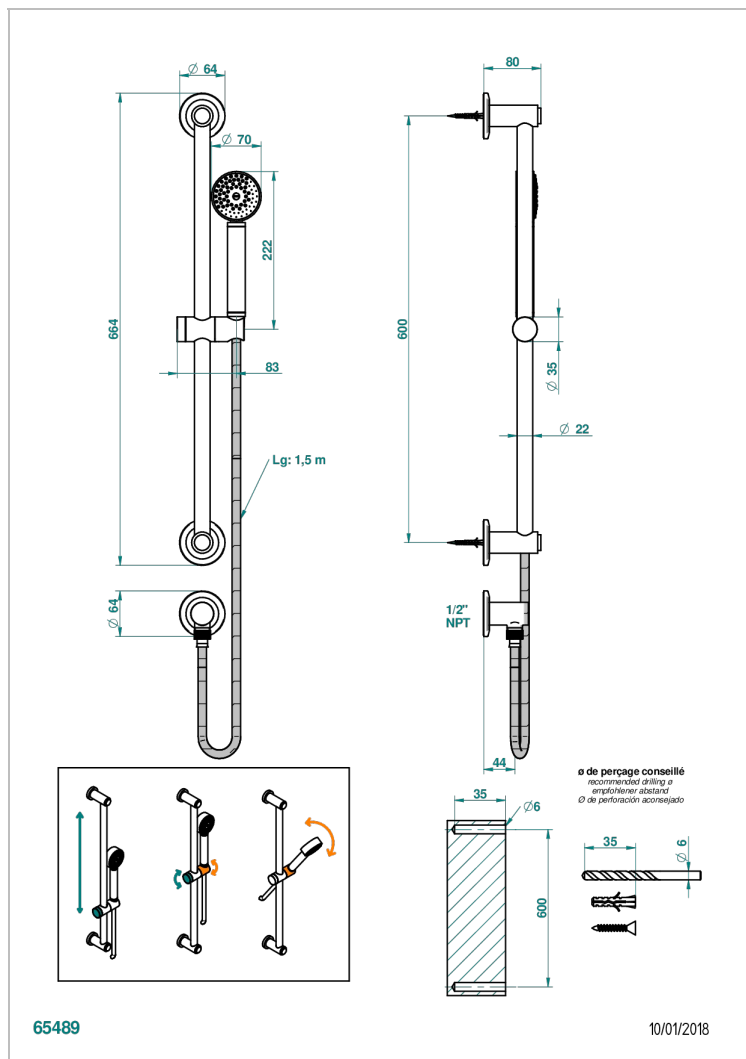

# SYSTEM SQUARED METAL

G9E-58/US

Slide bar with handsower and elbow

THG<sup>®</sup>  
PARIS

## CHARACTERISTIC

- System Squared Metal
- Slide bar with handsower and elbow