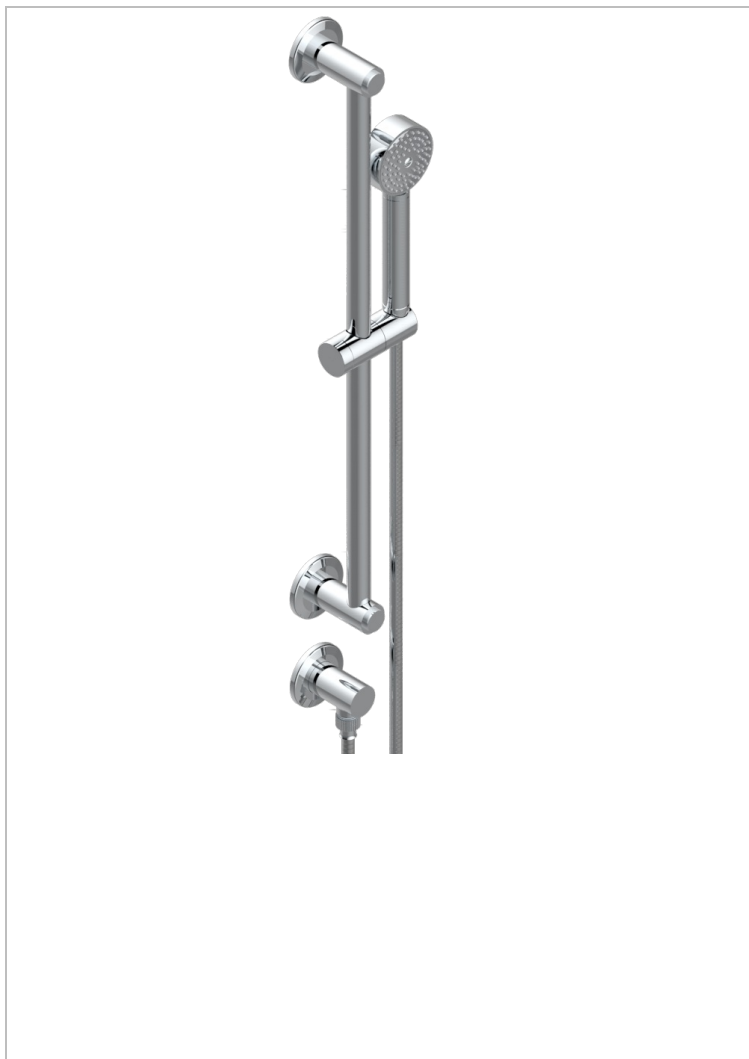

# SYSTEM SQUARED METAL

G9E-58/US

Slide bar with handsower and elbow

## CHARACTERISTIC

- System Squared Metal
- Slide bar with handsower and elbow

## AVAILABLE FINITIONS

Black ceram - D30  
Blush PVD - H62  
Brass color PVD - H49  
Brown bronze color PVD - F33  
Chrome polished - A02  
Copper antique matt, coated - H07

Gold color PVD - H52  
Gold mat - F07  
Gold polished - F01  
Graphite PVD - H64  
Light coated bronze - D01  
Matt Umber PVD - H67

Matt blush PVD - H60  
Matt brass color PVD - H50  
Matt brown bronze color PVD - F34  
Matt chrome (American satin) - C02  
Matt gold color PVD - H53  
Matt graphite PVD - H65

Matt nickel (American satin) - C01  
Matt nickel color PVD - H56  
Nickel antique / Sovereign - H28  
Nickel color PVD - H55  
Nickel polished - B01  
Polished chrome with gold inlay - GA1