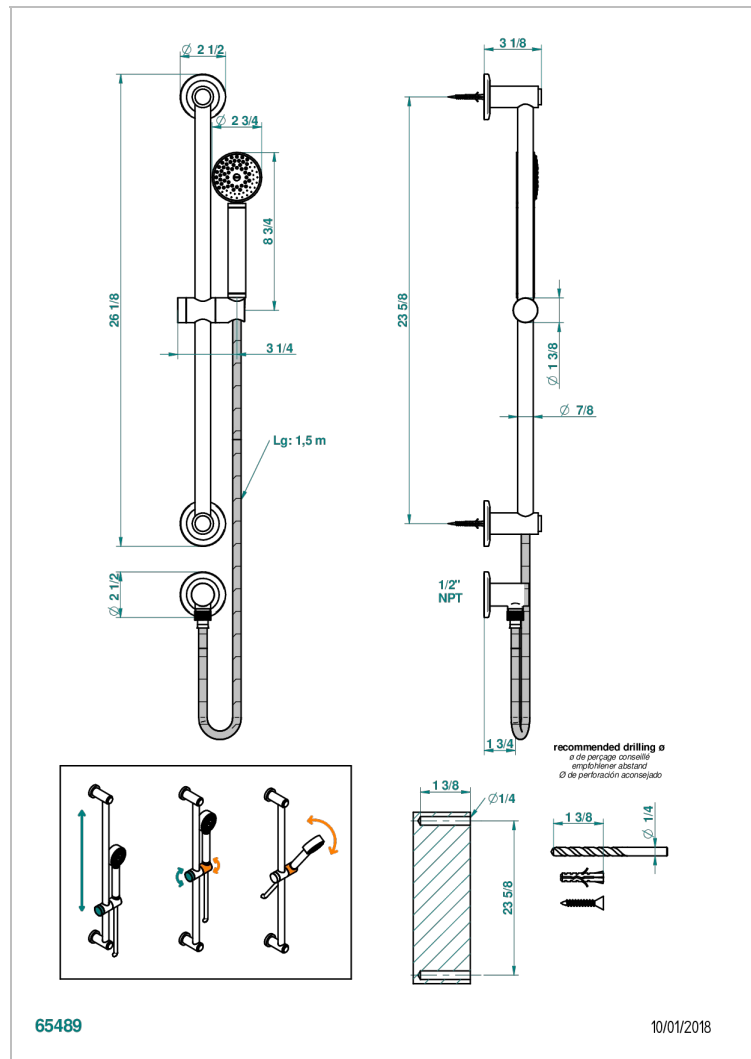

# SYSTEM SQUARED METAL

G9E-58/US

Slide bar with handsower and elbow

## CHARACTERISTIC

- System Squared Metal
- Slide bar with handsower and elbow

Matt blush PVD - H60  
Matt brass color PVD - H50  
Matt brown bronze color PVD - F34  
Matt chrome (American satin) - C02  
Matt gold color PVD - H53  
Matt graphite PVD - H65

Matt nickel (American satin) - C01  
Matt nickel color PVD - H56  
Nickel antique / Sovereign - H28  
Nickel color PVD - H55  
Nickel polished - B01  
Polished chrome with gold inlay - GA1