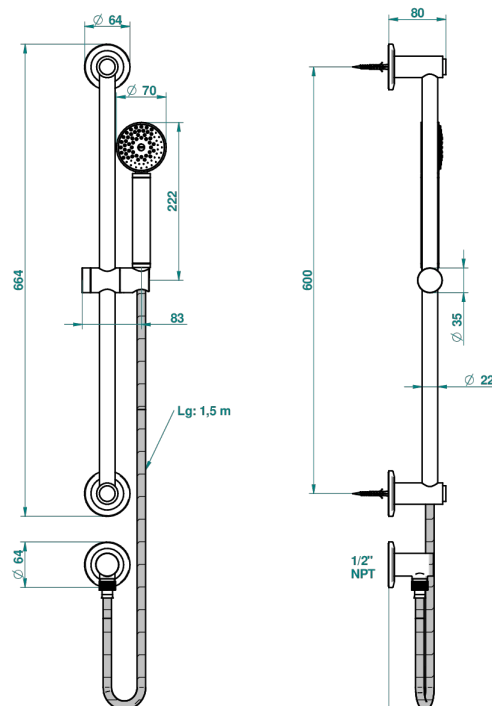

# SYSTEM DIAMOND METAL WITH LEVER HANDLES

G9D-58/US

Slide bar with handshower and elbow

65489

10/01/2018

## CHARACTERISTIC

- System Diamond Metal with lever handles
- Slide bar with handshower and elbow