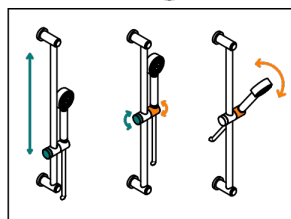

# SYSTEM DIAMOND METAL WITH LEVER HANDLES

G9D-58/US

Slide bar with handshower and elbow

65489

10/01/2018

## CHARACTERISTIC

- System Diamond Metal with lever handles
- Slide bar with handshower and elbow